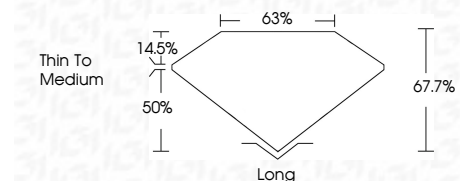

ELECTRONIC COPY

LG783604671
Report verification at igi.org

March 21, 2026
IGI Report Number **LG783604671**
Description **LABORATORY GROWN DIAMOND**
Shape and Cutting Style **EMERALD CUT**
Measurements **8.16 X 5.70 X 3.86 MM**

GRADING RESULTS
Carat Weight **1.73 CARAT**
Color Grade **FANCY VIVID BLUE**
Clarity Grade **VS 1**

ADDITIONAL GRADING INFORMATION
Polish **EXCELLENT**
Symmetry **EXCELLENT**
Fluorescence **NONE**
Inscription(s) **IGI LG783604671**
Comments: This Laboratory Grown Diamond was created by Chemical Vapor Deposition (CVD) growth process. Indications of post-growth treatment.

March 21, 2026
IGI Report No **LG783604671**
EMERALD CUT
Carat Weight **1.73 CARAT**
Color Grade **FANCY VIVID BLUE**
Clarity Grade **VS 1**
Depth **67.7%**
Table **65%**
Girdle **Thin To Medium**
Culet **Long**
Polish **EXCELLENT**
Symmetry **EXCELLENT**
Fluorescence **NONE**
Inscription(s) **IGI LG783604671**
Comments: This Laboratory Grown Diamond was created by Chemical Vapor Deposition (CVD) growth process. Indications of post-growth treatment.

LABORATORY GROWN DIAMOND REPORT

March 21, 2026
IGI Report Number **LG783604671**
Description **LABORATORY GROWN DIAMOND**
Shape and Cutting Style **EMERALD CUT**
Measurements **8.16 X 5.70 X 3.86 MM**

GRADING RESULTS
Carat Weight **1.73 CARAT**
Color Grade **FANCY VIVID BLUE**
Clarity Grade **VS 1**