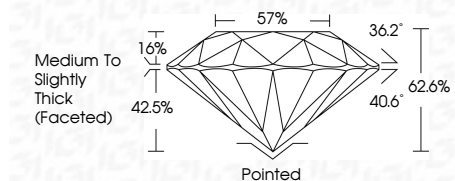

ELECTRONIC COPY

LG782696012
Report verification at igi.org

May 4, 2026
IGI Report Number **LG782696012**
Description **LABORATORY GROWN DIAMOND**
Shape and Cutting Style **ROUND BRILLIANT**
Measurements **13.66 - 13.69 X 8.56 MM**

GRADING RESULTS

Carat Weight **10.04 CARATS**
Color Grade **E**
Clarity Grade **VS 1**
Cut Grade **EXCELLENT**

ADDITIONAL GRADING INFORMATION

Polish **EXCELLENT**
Symmetry **EXCELLENT**
Fluorescence **NONE**
Inscription(s) **IGI LG782696012**
Comments: This Laboratory Grown Diamond was created by Chemical Vapor Deposition (CVD) growth process. Type IIa

May 4, 2026
IGI Report No **LG782696012**
ROUND BRILLIANT
13.66 - 13.69 X 8.56 MM
10.04 CARATS
Color Grade **E**
Clarity Grade **VS 1**
Depth **62.6%**
Table **57%**
Girdle **Medium To Slightly Thick (Faceted)**
Culet **Pointed**
Polish **EXCELLENT**
Symmetry **EXCELLENT**
Fluorescence **NONE**
Inscription(s) **IGI LG782696012**
Comments: This Laboratory Grown Diamond was created by Chemical Vapor Deposition (CVD) growth process. Type IIa

May 4, 2026
IGI Report Number **LG782696012**
Description **LABORATORY GROWN DIAMOND**
Shape and Cutting Style **ROUND BRILLIANT**
Measurements **13.66 - 13.69 X 8.56 MM**

GRADING RESULTS

Carat Weight **10.04 CARATS**
Color Grade **E**
Clarity Grade **VS 1**
Cut Grade **EXCELLENT**