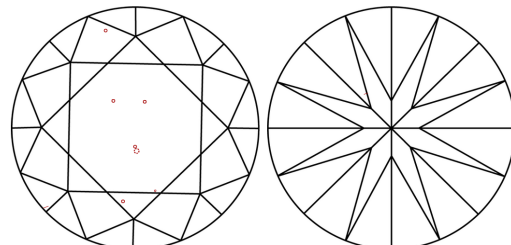

PROPORTIONS

Sample Image Used

CLARITY CHARACTERISTICS

KEY TO SYMBOLS

Red symbols indicate internal characteristics.
Green symbols indicate external characteristics.

COLOR

D	E	F	G	H	I	J	Faint	Very Light	Light
---	---	---	---	---	---	---	-------	------------	-------