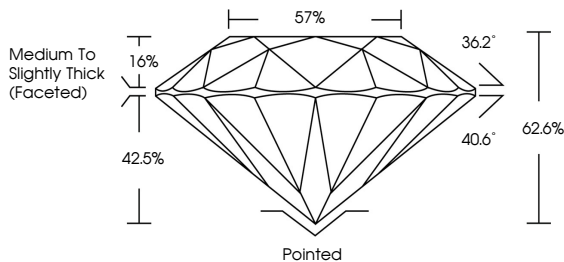

GRADING RESULTS

Carat Weight **10.04 CARATS**
Color Grade **E**
Clarity Grade **VS 1**
Cut Grade **EXCELLENT**

ADDITIONAL GRADING INFORMATION

Polish **EXCELLENT**
Symmetry **EXCELLENT**
Fluorescence **NONE**
Inscription(s) **IGI LG782696012**
Comments: This Laboratory Grown Diamond was created by Chemical Vapor Deposition (CVD) growth process. Type IIa

May 4, 2026
IGI Report No **LG782696012**
ROUND BRILLIANT
13.66 - 13.69 X 8.56 MM
10.04 CARATS
Color Grade **E**
Clarity Grade **VS 1**
Depth **62.6%**
Table **57%**
Girdle **Medium To Slightly Thick (Faceted)**
Culet **Pointed**
Polish **EXCELLENT**
Symmetry **EXCELLENT**
Fluorescence **NONE**
Inscription(s) **IGI LG782696012**
Comments: This Laboratory Grown Diamond was created by Chemical Vapor Deposition (CVD) growth process. Type IIa

May 4, 2026
IGI Report Number **LG782696012**
Description **LABORATORY GROWN DIAMOND**
Shape and Cutting Style **ROUND BRILLIANT**
Measurements **13.66 - 13.69 X 8.56 MM**

GRADING RESULTS

Carat Weight **10.04 CARATS**
Color Grade **E**
Clarity Grade **VS 1**
Cut Grade **EXCELLENT**

PROPORTIONS

Sample Image Used

CLARITY CHARACTERISTICS

KEY TO SYMBOLS

Red symbols indicate internal characteristics.
Green symbols indicate external characteristics.

COLOR

D	E	F	G	H	I	J	Faint	Very Light	Light
---	---	---	---	---	---	---	-------	------------	-------