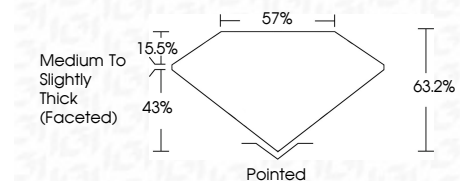

**ELECTRONIC COPY**

LG782695388  
Report verification at igi.org

March 18, 2026  
IGI Report Number **LG782695388**  
Description **LABORATORY GROWN DIAMOND**  
Shape and Cutting Style **PEAR BRILLIANT**  
Measurements **16.22 X 9.93 X 6.28 MM**

**GRADING RESULTS**  
Carat Weight **6.02 CARATS**  
Color Grade **G**  
Clarity Grade **VS 2**

**ADDITIONAL GRADING INFORMATION**  
Polish **EXCELLENT**  
Symmetry **EXCELLENT**  
Fluorescence **NONE**  
Inscription(s) **IGI LG782695388**  
Comments: This Laboratory Grown Diamond was created by Chemical Vapor Deposition (CVD) growth process. Type IIa

March 18, 2026  
IGI Report No **LG782695388**  
**PEAR BRILLIANT**  
16.22 X 9.93 X 6.28 MM  
6.02 CARATS  
G  
VS 2  
63.2%  
43%  
57%  
Medium to Slightly Thick (Faceted)  
Pointed  
EXCELLENT  
EXCELLENT  
NONE  
IGI LG782695388  
Comments: This Laboratory Grown Diamond was created by Chemical Vapor Deposition (CVD) growth process. Type IIa

March 18, 2026  
IGI Report Number **LG782695388**  
Description **LABORATORY GROWN DIAMOND**  
Shape and Cutting Style **PEAR BRILLIANT**  
Measurements **16.22 X 9.93 X 6.28 MM**

**GRADING RESULTS**  
Carat Weight **6.02 CARATS**  
Color Grade **G**  
Clarity Grade **VS 2**