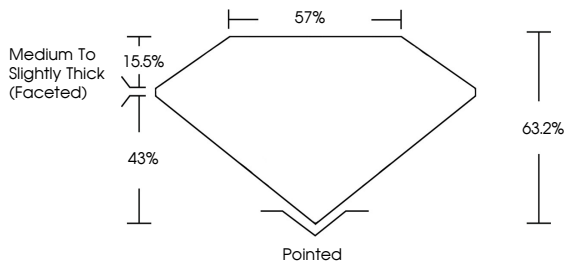

PROPORTIONS