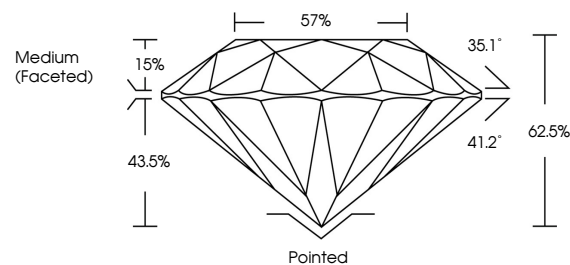

March 14, 2026
IGI Report No **LG782695291**
ROUND BRILLIANT
6.55 - 6.61 X 4.11 MM
Carat Weight **1.09 CARAT**
Color Grade **E**
Clarity Grade **VVS 2**
Cut Grade **IDEAL**
Depth **62.5%**
Table **15%**
Girdle **Medium (Faceted)**
Culet **Pointed**
Polish **EXCELLENT**
Symmetry **EXCELLENT**
Fluorescence **NONE**
Inscription(s) **IGI LG782695291**
Comments: This Laboratory Grown Diamond was created by Chemical Vapor Deposition (CVD) growth process. Type IIa

LABORATORY GROWN DIAMOND REPORT

March 14, 2026
IGI Report Number **LG782695291**
Description **LABORATORY GROWN DIAMOND**
Shape and Cutting Style **ROUND BRILLIANT**
Measurements **6.55 - 6.61 X 4.11 MM**

GRADING RESULTS

Carat Weight **1.09 CARAT**
Color Grade **E**
Clarity Grade **VVS 2**
Cut Grade **IDEAL**

ADDITIONAL GRADING INFORMATION

Polish **EXCELLENT**
Symmetry **EXCELLENT**
Fluorescence **NONE**
Inscription(s) **IGI LG782695291**

Comments: This Laboratory Grown Diamond was created by Chemical Vapor Deposition (CVD) growth process. Type IIa

PROPORTIONS

CLARITY CHARACTERISTICS

KEY TO SYMBOLS

Red symbols indicate internal characteristics.
Green symbols indicate external characteristics.