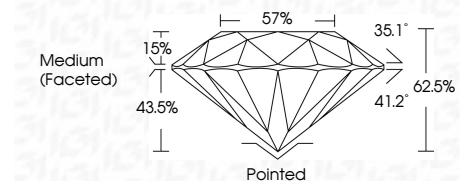

ELECTRONIC COPY

LG782695291
Report verification at igi.org

March 14, 2026
IGI Report Number **LG782695291**
Description **LABORATORY GROWN DIAMOND**
Shape and Cutting Style **ROUND BRILLIANT**
Measurements **6.55 - 6.61 X 4.11 MM**

GRADING RESULTS

Carat Weight **1.09 CARAT**
Color Grade **E**
Clarity Grade **VVS 2**
Cut Grade **IDEAL**

ADDITIONAL GRADING INFORMATION

Polish **EXCELLENT**
Symmetry **EXCELLENT**
Fluorescence **NONE**
Inscription(s) **IGI LG782695291**
Comments: This Laboratory Grown Diamond was created by Chemical Vapor Deposition (CVD) growth process. Type IIa

March 14, 2026
IGI Report No **LG782695291**
ROUND BRILLIANT
6.55 - 6.61 X 4.11 MM
Carat Weight **1.09 CARAT**
Color Grade **E**
Clarity Grade **VVS 2**
Cut Grade **IDEAL**
Depth **62.5%**
Table **15%**
Girdle **Medium (Faceted)**
Culet **Pointed**
Polish **EXCELLENT**
Symmetry **EXCELLENT**
Fluorescence **NONE**
Inscription(s) **IGI LG782695291**
Comments: This Laboratory Grown Diamond was created by Chemical Vapor Deposition (CVD) growth process. Type IIa

LABORATORY GROWN DIAMOND REPORT

March 14, 2026
IGI Report Number **LG782695291**
Description **LABORATORY GROWN DIAMOND**
Shape and Cutting Style **ROUND BRILLIANT**
Measurements **6.55 - 6.61 X 4.11 MM**