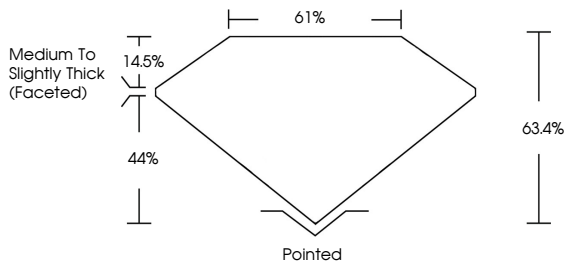

PROPORTIONS