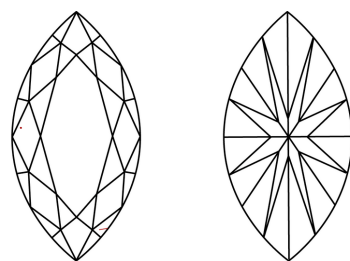

March 13, 2026  
IGI Report Number **LG782684142**  
Description **LABORATORY GROWN DIAMOND**  
Shape and Cutting Style **MARQUISE BRILLIANT**  
Measurements **10.31 X 5.27 X 3.34 MM**

**GRADING RESULTS**  
Carat Weight **1.04 CARAT**  
Color Grade **D**  
Clarity Grade **VS 1**

**PROPORTIONS**

**CLARITY CHARACTERISTICS**

**KEY TO SYMBOLS**  
Red symbols indicate internal characteristics.  
Green symbols indicate external characteristics.

Sample Image Used

**COLOR**

D	E	F	G	H	I	J	Faint	Very Light	Light
---	---	---	---	---	---	---	-------	------------	-------