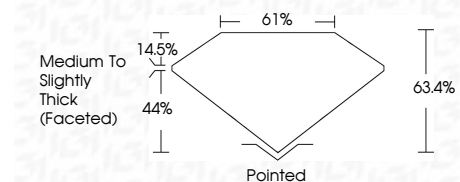

**ELECTRONIC COPY**

LG782684142  
Report verification at igi.org

March 13, 2026  
IGI Report Number **LG782684142**  
Description **LABORATORY GROWN DIAMOND**  
Shape and Cutting Style **MARQUISE BRILLIANT**  
Measurements **10.31 X 5.27 X 3.34 MM**

**GRADING RESULTS**  
Carat Weight **1.04 CARAT**  
Color Grade **D**  
Clarity Grade **VS 1**

**ADDITIONAL GRADING INFORMATION**  
Polish **EXCELLENT**  
Symmetry **EXCELLENT**  
Fluorescence **NONE**  
Inscription(s) **IGI LG782684142**  
Comments: This Laboratory Grown Diamond was created by Chemical Vapor Deposition (CVD) growth process. Type IIa

March 13, 2026  
IGI Report No **LG782684142**  
**MARQUISE BRILLIANT**  
10.31 X 5.27 X 3.34 MM  
1.04 CARAT  
D  
VS 1  
63.4%  
44%  
14.5%  
61%  
Medium to Slightly Thick (Faceted)  
Pointed  
EXCELLENT  
EXCELLENT  
NONE  
IGI LG782684142  
Comments: This Laboratory Grown Diamond was created by Chemical Vapor Deposition (CVD) growth process. Type IIa

March 13, 2026  
IGI Report Number **LG782684142**  
Description **LABORATORY GROWN DIAMOND**  
Shape and Cutting Style **MARQUISE BRILLIANT**  
Measurements **10.31 X 5.27 X 3.34 MM**

**GRADING RESULTS**  
Carat Weight **1.04 CARAT**  
Color Grade **D**  
Clarity Grade **VS 1**