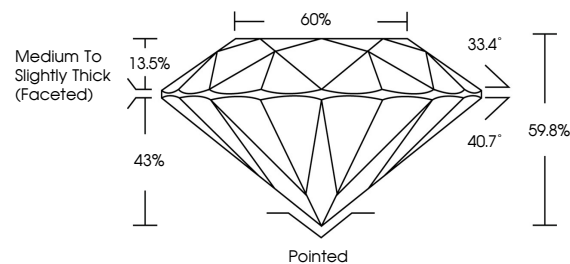

PROPORTIONS