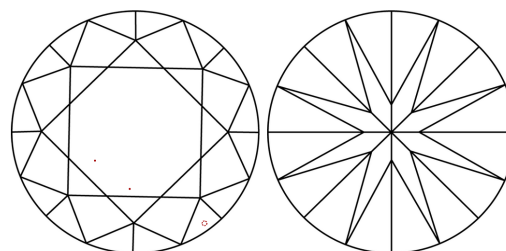

March 14, 2026
IGI Report No LG782683801
ROUND BRILLIANT
1.44 CARAT
Color Grade **F**
Clarity Grade **VS 1**
Cut Grade **IDEAL**
Depth **59.8%**
Table **60%**
Crown Height **Medium To Slightly Thick (Faceted)**
Crown Angle **33.4°**
Pavilion Angle **40.7°**
Total Depth **59.8%**
Culet **Pointed**
Polish **EXCELLENT**
Symmetry **EXCELLENT**
Fluorescence **NONE**
Inscription(s) **IGI LG782683801**
Comments: This Laboratory Grown Diamond was created by Chemical Vapor Deposition (CVD) growth process. Type IIa

March 14, 2026
IGI Report Number **LG782683801**
Description **LABORATORY GROWN DIAMOND**
Shape and Cutting Style **ROUND BRILLIANT**
Measurements **7.29 - 7.35 X 4.37 MM**

GRADING RESULTS
Carat Weight **1.44 CARAT**
Color Grade **F**
Clarity Grade **VS 1**
Cut Grade **IDEAL**

PROPORTIONS

CLARITY CHARACTERISTICS

KEY TO SYMBOLS

Red symbols indicate internal characteristics.
Green symbols indicate external characteristics.

Sample Image Used

COLOR

D E F G H I J Faint Very Light Light