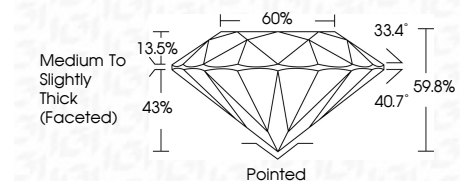

ELECTRONIC COPY

LG782683801
Report verification at igi.org

March 14, 2026
IGI Report Number **LG782683801**
Description **LABORATORY GROWN DIAMOND**
Shape and Cutting Style **ROUND BRILLIANT**
Measurements **7.29 - 7.35 X 4.37 MM**

GRADING RESULTS
Carat Weight **1.44 CARAT**
Color Grade **F**
Clarity Grade **VS 1**
Cut Grade **IDEAL**

ADDITIONAL GRADING INFORMATION
Polish **EXCELLENT**
Symmetry **EXCELLENT**
Fluorescence **NONE**
Inscription(s) **IGI LG782683801**
Comments: This Laboratory Grown Diamond was created by Chemical Vapor Deposition (CVD) growth process. Type IIa

March 14, 2026
IGI Report No LG782683801
ROUND BRILLIANT
1.44 CARAT
Color Grade **F**
Clarity Grade **VS 1**
Cut Grade **IDEAL**
Depth **59.8%**
Table **60%**
Crown Height **Medium To Slightly Thick (Faceted)**
Crown Angle **33.4°**
Pavilion Angle **40.7°**
Total Depth **59.8%**
Culet **Pointed**
Polish **EXCELLENT**
Symmetry **EXCELLENT**
Fluorescence **NONE**
Inscription(s) **IGI LG782683801**
Comments: This Laboratory Grown Diamond was created by Chemical Vapor Deposition (CVD) growth process. Type IIa

March 14, 2026
IGI Report Number **LG782683801**
Description **LABORATORY GROWN DIAMOND**
Shape and Cutting Style **ROUND BRILLIANT**
Measurements **7.29 - 7.35 X 4.37 MM**

GRADING RESULTS
Carat Weight **1.44 CARAT**
Color Grade **F**
Clarity Grade **VS 1**
Cut Grade **IDEAL**