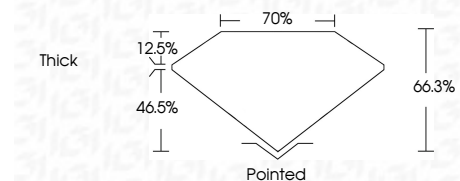

ELECTRONIC COPY

LG782683274
Report verification at igi.org

March 13, 2026
IGI Report Number **LG782683274**
Description **LABORATORY GROWN DIAMOND**
Shape and Cutting Style **CUT CORNERED
RECTANGULAR MODIFIED
BRILLIANT**

Measurements **10.13 X 7.45 X 4.94 MM**

GRADING RESULTS

Carat Weight **3.54 CARATS**
Color Grade **E**
Clarity Grade **VS 1**

ADDITIONAL GRADING INFORMATION

Polish **EXCELLENT**
Symmetry **EXCELLENT**
Fluorescence **NONE**
Inscription(s) **IGI LG782683274**
Comments: This Laboratory Grown Diamond was created by Chemical Vapor Deposition (CVD) growth process. Type IIa

March 13, 2026
IGI Report No LG782683274
CUT CORNERED RECT. MODIFIED BRILLIANT
10.13 X 7.45 X 4.94 MM
3.54 CARATS
E
VS 1
66.3%
70%
Thick
Pointed
EXCELLENT
EXCELLENT
NONE
IGI LG782683274
Comments: This Laboratory Grown Diamond was created by Chemical Vapor Deposition (CVD) growth process. Type IIa

GRADING RESULTS

Carat Weight **3.54 CARATS**
Color Grade **E**
Clarity Grade **VS 1**

ADDITIONAL GRADING INFORMATION

Polish **EXCELLENT**
Symmetry **EXCELLENT**
Fluorescence **NONE**
Inscription(s) **IGI LG782683274**