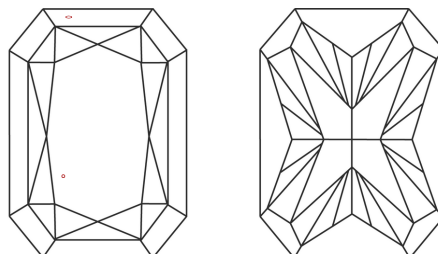

CLARITY CHARACTERISTICS

KEY TO SYMBOLS

Red symbols indicate internal characteristics.
Green symbols indicate external characteristics.