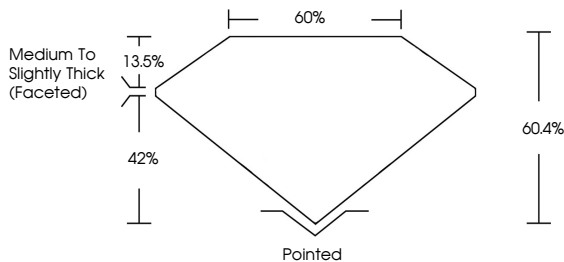

PROPORTIONS