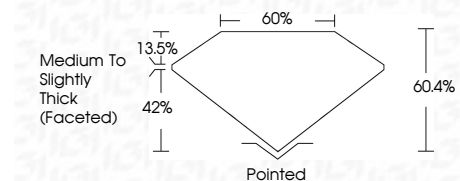

**ELECTRONIC COPY**

LG782682419  
Report verification at igi.org

March 12, 2026  
IGI Report Number **LG782682419**  
Description **LABORATORY GROWN DIAMOND**  
Shape and Cutting Style **PEAR BRILLIANT**  
Measurements **10.40 X 6.46 X 3.90 MM**

**GRADING RESULTS**  
Carat Weight **1.54 CARAT**  
Color Grade **D**  
Clarity Grade **VVS 2**

**ADDITIONAL GRADING INFORMATION**  
Polish **EXCELLENT**  
Symmetry **EXCELLENT**  
Fluorescence **NONE**  
Inscription(s) **IGI LG782682419**  
Comments: This Laboratory Grown Diamond was created by Chemical Vapor Deposition (CVD) growth process. Type IIa

March 12, 2026  
IGI Report No **LG782682419**  
**PEAR BRILLIANT**  
10.40 X 6.46 X 3.90 MM  
1.54 CARAT  
D  
VVS 2  
60.4%  
42%  
13.5%  
Medium to Slightly Thick (Faceted)  
Pointed  
EXCELLENT  
EXCELLENT  
NONE  
IGI LG782682419  
Comments: This Laboratory Grown Diamond was created by Chemical Vapor Deposition (CVD) growth process. Type IIa

**LABORATORY GROWN DIAMOND REPORT**

March 12, 2026  
IGI Report Number **LG782682419**  
Description **LABORATORY GROWN DIAMOND**  
Shape and Cutting Style **PEAR BRILLIANT**  
Measurements **10.40 X 6.46 X 3.90 MM**