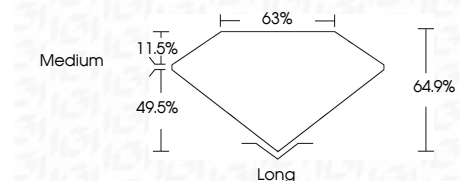

ELECTRONIC COPY

LG782647452
Report verification at igi.org

March 12, 2026
IGI Report Number LG782647452
Description LABORATORY GROWN DIAMOND
Shape and Cutting Style EMERALD CUT
Measurements 12.14 X 7.93 X 5.15 MM

GRADING RESULTS
Carat Weight 5.02 CARATS
Color Grade F
Clarity Grade VVS 2

ADDITIONAL GRADING INFORMATION
Polish EXCELLENT
Symmetry EXCELLENT
Fluorescence NONE
Inscription(s) IGI LG782647452
Comments: This Laboratory Grown Diamond was created by Chemical Vapor Deposition (CVD) growth process. Type IIa

March 12, 2026
IGI Report No LG782647452
EMERALD CUT
5.02 CARATS F
12.14 X 7.93 X 5.15 MM
Carat Weight 5.02 CARATS
Color Grade F
Clarity Grade VVS 2
Depth 64.9%
Table 63%
Girdle Medium
Culet Long
Polish EXCELLENT
Symmetry EXCELLENT
Fluorescence NONE
Inscription(s) IGI LG782647452
Comments: This Laboratory Grown Diamond was created by Chemical Vapor Deposition (CVD) growth process. Type IIa

LABORATORY GROWN DIAMOND REPORT

March 12, 2026
IGI Report Number LG782647452
Description LABORATORY GROWN DIAMOND
Shape and Cutting Style EMERALD CUT
Measurements 12.14 X 7.93 X 5.15 MM

GRADING RESULTS
Carat Weight 5.02 CARATS
Color Grade F
Clarity Grade VVS 2