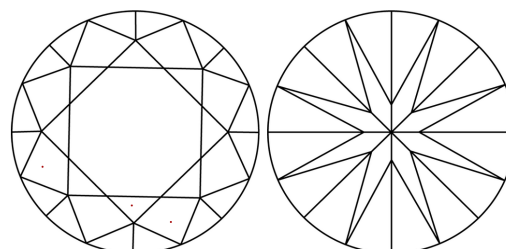

CLARITY CHARACTERISTICS

KEY TO SYMBOLS

Red symbols indicate internal characteristics.
Green symbols indicate external characteristics.

COLOR

D E F G H I J Faint Very Light Light

CLARITY

FL	IF	VVS¹⁻²	VS¹⁻²	SI¹⁻²	I¹⁻³
Flawless	Internally Flawless	Very Very Slightly Included	Very Slightly Included	Slightly Included	Included