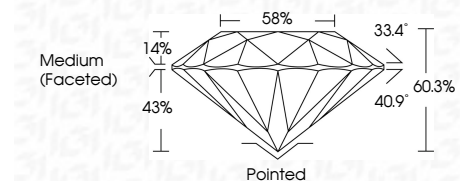

ELECTRONIC COPY

LG782644080
Report verification at igi.org

March 16, 2026
IGI Report Number **LG782644080**
Description **LABORATORY GROWN DIAMOND**
Shape and Cutting Style **ROUND BRILLIANT**
Measurements **6.59 - 6.61 X 3.98 MM**

GRADING RESULTS

Carat Weight **1.05 CARAT**
Color Grade **D**
Clarity Grade **VVS 2**
Cut Grade **IDEAL**

ADDITIONAL GRADING INFORMATION

Polish **EXCELLENT**
Symmetry **EXCELLENT**
Fluorescence **NONE**
Inscription(s) **IGI LG782644080**
Comments: This Laboratory Grown Diamond was created by Chemical Vapor Deposition (CVD) growth process. Type IIa

March 16, 2026
IGI Report No LG782644080
ROUND BRILLIANT
6.59 - 6.61 X 3.98 MM
Carat Weight **1.05 CARAT**
Color Grade **D**
Clarity Grade **VVS 2**
Cut Grade **IDEAL**
Depth **60.3%**
Table **58%**
Girdle **Medium (Faceted)**
Culet **Pointed**
Polish **EXCELLENT**
Symmetry **EXCELLENT**
Fluorescence **NONE**
Inscription(s) **IGI LG782644080**
Comments: This Laboratory Grown Diamond was created by Chemical Vapor Deposition (CVD) growth process. Type IIa

GRADING RESULTS

Carat Weight **1.05 CARAT**
Color Grade **D**
Clarity Grade **VVS 2**
Cut Grade **IDEAL**

ADDITIONAL GRADING INFORMATION

Polish **EXCELLENT**
Symmetry **EXCELLENT**
Fluorescence **NONE**
Inscription(s) **IGI LG782644080**