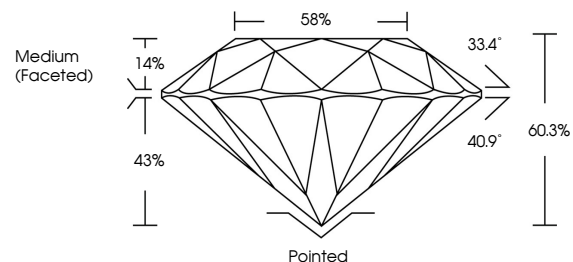

March 16, 2026
IGI Report No LG782644080
ROUND BRILLIANT
6.59 - 6.61 X 3.98 MM
Carat Weight **1.05 CARAT**
Color Grade **D**
Clarity Grade **VVS 2**
Cut Grade **IDEAL**
Depth **60.3%**
Table **58%**
Girdle **Medium (Faceted)**
Culet **Pointed**
Polish **EXCELLENT**
Symmetry **EXCELLENT**
Fluorescence **NONE**
Inscription(s) **IGI LG782644080**
Comments: This Laboratory Grown Diamond was created by Chemical Vapor Deposition (CVD) growth process. Type IIa

LABORATORY GROWN DIAMOND REPORT

March 16, 2026
IGI Report Number **LG782644080**
Description **LABORATORY GROWN DIAMOND**
Shape and Cutting Style **ROUND BRILLIANT**
Measurements **6.59 - 6.61 X 3.98 MM**

GRADING RESULTS

Carat Weight **1.05 CARAT**
Color Grade **D**
Clarity Grade **VVS 2**
Cut Grade **IDEAL**

ADDITIONAL GRADING INFORMATION

Polish **EXCELLENT**
Symmetry **EXCELLENT**
Fluorescence **NONE**
Inscription(s) **IGI LG782644080**

Comments: This Laboratory Grown Diamond was created by Chemical Vapor Deposition (CVD) growth process. Type IIa

PROPORTIONS

Sample Image Used

CLARITY CHARACTERISTICS

KEY TO SYMBOLS

Red symbols indicate internal characteristics.
Green symbols indicate external characteristics.