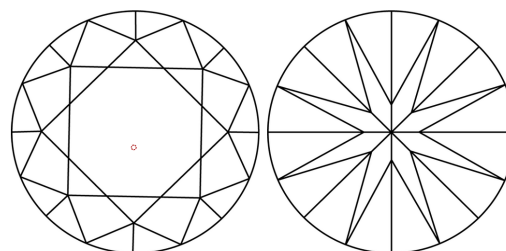

CLARITY CHARACTERISTICS

KEY TO SYMBOLS

Red symbols indicate internal characteristics.
Green symbols indicate external characteristics.

COLOR

D E F G H I J Faint Very Light Light

CLARITY

FL	IF	VVS¹⁻²	VS¹⁻²	SI¹⁻²	I¹⁻³
Flawless	Internally Flawless	Very Very Slightly Included	Very Slightly Included	Slightly Included	Included