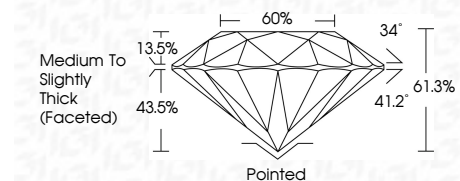

ELECTRONIC COPY

LG782643878
Report verification at igi.org

March 17, 2026
IGI Report Number **LG782643878**
Description **LABORATORY GROWN DIAMOND**
Shape and Cutting Style **ROUND BRILLIANT**
Measurements **7.30 - 7.34 X 4.49 MM**

GRADING RESULTS
Carat Weight **1.49 CARAT**
Color Grade **F**
Clarity Grade **VVS 2**
Cut Grade **IDEAL**

Sample Image Used

ADDITIONAL GRADING INFORMATION
Polish **EXCELLENT**
Symmetry **EXCELLENT**
Fluorescence **NONE**
Inscription(s) **IGI LG782643878**
Comments: This Laboratory Grown Diamond was created by Chemical Vapor Deposition (CVD) growth process. Type IIa

March 17, 2026
IGI Report No LG782643878
ROUND BRILLIANT
7.30 - 7.34 X 4.49 MM
1.49 CARAT
Color Grade **F**
Clarity Grade **VVS 2**
Cut Grade **IDEAL**
Depth **61.3%**
Table **60%**
Girdle **Medium To Slightly Thick (Faceted)**
Culet **Pointed**
Polish **EXCELLENT**
Symmetry **EXCELLENT**
Fluorescence **NONE**
Inscription(s) **IGI LG782643878**
Comments: This Laboratory Grown Diamond was created by Chemical Vapor Deposition (CVD) growth process. Type IIa

GRADING RESULTS
Carat Weight **1.49 CARAT**
Color Grade **F**
Clarity Grade **VVS 2**
Cut Grade **IDEAL**

ADDITIONAL GRADING INFORMATION
Polish **EXCELLENT**
Symmetry **EXCELLENT**
Fluorescence **NONE**
Inscription(s) **IGI LG782643878**