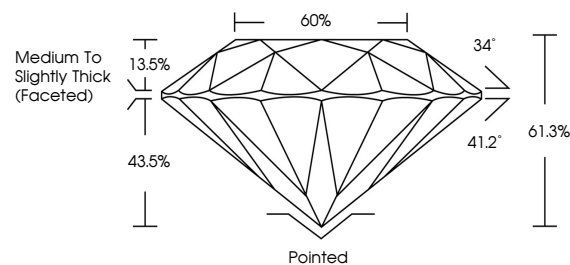

PROPORTIONS