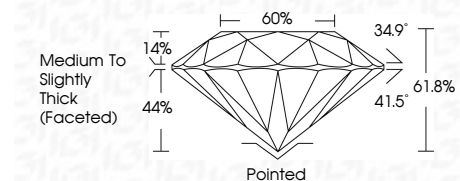

ELECTRONIC COPY

LG782643232
Report verification at igi.org

March 13, 2026
IGI Report Number **LG782643232**
Description **LABORATORY GROWN DIAMOND**
Shape and Cutting Style **ROUND BRILLIANT**
Measurements **7.33 - 7.37 X 4.54 MM**

GRADING RESULTS
Carat Weight **1.50 CARAT**
Color Grade **F**
Clarity Grade **VVS 2**
Cut Grade **IDEAL**

ADDITIONAL GRADING INFORMATION
Polish **EXCELLENT**
Symmetry **EXCELLENT**
Fluorescence **NONE**
Inscription(s) **IGI LG782643232**
Comments: This Laboratory Grown Diamond was created by Chemical Vapor Deposition (CVD) growth process. Type IIa

March 13, 2026
IGI Report No LG782643232
ROUND BRILLIANT
1.50 CARAT
Color Grade **F**
Clarity Grade **VVS 2**
Cut Grade **IDEAL**
Depth **61.8%**
Table **60%**
Girdle **Medium To Slightly Thick (Faceted)**
Culet **Pointed**
Polish **EXCELLENT**
Symmetry **EXCELLENT**
Fluorescence **NONE**
Inscription(s) **IGI LG782643232**
Comments: This Laboratory Grown Diamond was created by Chemical Vapor Deposition (CVD) growth process. Type IIa

March 13, 2026
IGI Report Number **LG782643232**
Description **LABORATORY GROWN DIAMOND**
Shape and Cutting Style **ROUND BRILLIANT**
Measurements **7.33 - 7.37 X 4.54 MM**

GRADING RESULTS
Carat Weight **1.50 CARAT**
Color Grade **F**
Clarity Grade **VVS 2**
Cut Grade **IDEAL**