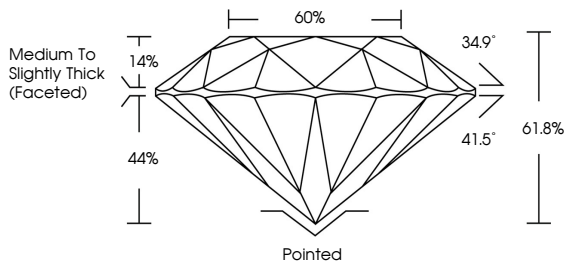

GRADING RESULTS
Carat Weight **1.50 CARAT**
Color Grade **F**
Clarity Grade **VVS 2**
Cut Grade **IDEAL**

ADDITIONAL GRADING INFORMATION
Polish **EXCELLENT**
Symmetry **EXCELLENT**
Fluorescence **NONE**
Inscription(s) **IGI LG782643232**
Comments: This Laboratory Grown Diamond was created by Chemical Vapor Deposition (CVD) growth process. Type IIa

March 13, 2026
IGI Report No LG782643232
ROUND BRILLIANT
1.50 CARAT
Color Grade **F**
Clarity Grade **VVS 2**
Cut Grade **IDEAL**
Depth **61.8%**
Table **60%**
Girdle **Medium To Slightly Thick (Faceted)**
Culet **Pointed**
Polish **EXCELLENT**
Symmetry **EXCELLENT**
Fluorescence **NONE**
Inscription(s) **IGI LG782643232**
Comments: This Laboratory Grown Diamond was created by Chemical Vapor Deposition (CVD) growth process. Type IIa

March 13, 2026
IGI Report Number **LG782643232**
Description **LABORATORY GROWN DIAMOND**
Shape and Cutting Style **ROUND BRILLIANT**
Measurements **7.33 - 7.37 X 4.54 MM**

GRADING RESULTS
Carat Weight **1.50 CARAT**
Color Grade **F**
Clarity Grade **VVS 2**
Cut Grade **IDEAL**

PROPORTIONS

CLARITY CHARACTERISTICS

KEY TO SYMBOLS
Red symbols indicate internal characteristics.
Green symbols indicate external characteristics.

Sample Image Used

COLOR

D	E	F	G	H	I	J	Faint	Very Light	Light
---	---	---	---	---	---	---	-------	------------	-------