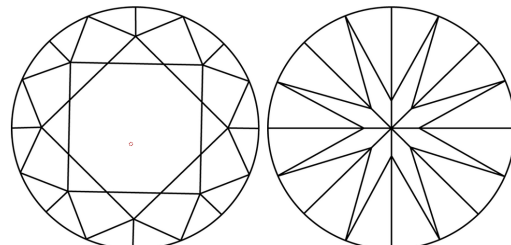

March 13, 2026
IGI Report Number **LG782643232**
Description **LABORATORY GROWN DIAMOND**
Shape and Cutting Style **ROUND BRILLIANT**
Measurements **7.33 - 7.37 X 4.54 MM**

GRADING RESULTS
Carat Weight **1.50 CARAT**
Color Grade **F**
Clarity Grade **VVS 2**
Cut Grade **IDEAL**

PROPORTIONS

CLARITY CHARACTERISTICS

KEY TO SYMBOLS
Red symbols indicate internal characteristics.
Green symbols indicate external characteristics.

Sample Image Used

COLOR

D	E	F	G	H	I	J	Faint	Very Light	Light
---	---	---	---	---	---	---	-------	------------	-------