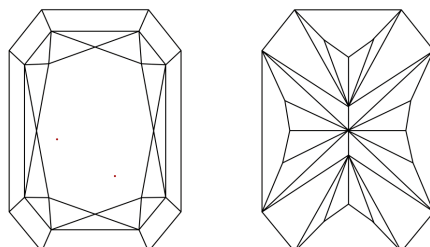

CLARITY CHARACTERISTICS

KEY TO SYMBOLS

Red symbols indicate internal characteristics.
Green symbols indicate external characteristics.