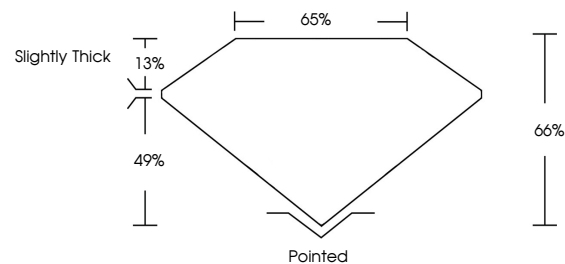

Measurements **11.79 X 8.55 X 5.64 MM**

GRADING RESULTS

Carat Weight **4.98 CARATS**
Color Grade **E**
Clarity Grade **VVS 2**

ADDITIONAL GRADING INFORMATION

Polish **EXCELLENT**
Symmetry **EXCELLENT**
Fluorescence **NONE**
Inscription(s) **IGI LG782642090**
Comments: This Laboratory Grown Diamond was created by Chemical Vapor Deposition (CVD) growth process. Type IIa

GRADING RESULTS

Carat Weight **4.98 CARATS**
Color Grade **E**
Clarity Grade **VVS 2**

ADDITIONAL GRADING INFORMATION

Polish **EXCELLENT**
Symmetry **EXCELLENT**
Fluorescence **NONE**
Inscription(s) **IGI LG782642090**

Comments: This Laboratory Grown Diamond was created by Chemical Vapor Deposition (CVD) growth process. Type IIa

PROPORTIONS

CLARITY CHARACTERISTICS

KEY TO SYMBOLS

Red symbols indicate internal characteristics.
Green symbols indicate external characteristics.