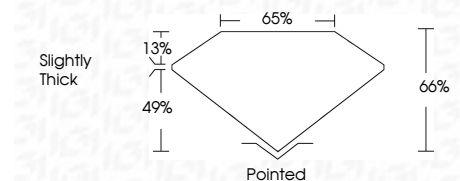

ELECTRONIC COPY

LG782642090
Report verification at igi.org

March 19, 2026
IGI Report Number **LG782642090**
Description **LABORATORY GROWN DIAMOND**
Shape and Cutting Style **CUT CORNERED
RECTANGULAR MODIFIED
BRILLIANT**

Measurements **11.79 X 8.55 X 5.64 MM**

GRADING RESULTS

Carat Weight **4.98 CARATS**
Color Grade **E**
Clarity Grade **VVS 2**

ADDITIONAL GRADING INFORMATION

Polish **EXCELLENT**
Symmetry **EXCELLENT**
Fluorescence **NONE**
Inscription(s) **IGI LG782642090**
Comments: This Laboratory Grown Diamond was created by Chemical Vapor Deposition (CVD) growth process. Type IIa

LABORATORY GROWN DIAMOND REPORT

March 19, 2026
IGI Report Number **LG782642090**
Description **LABORATORY GROWN DIAMOND**
Shape and Cutting Style **CUT CORNERED RECTANGULAR
MODIFIED BRILLIANT**
Measurements **11.79 X 8.55 X 5.64 MM**

GRADING RESULTS

Carat Weight **4.98 CARATS**
Color Grade **E**
Clarity Grade **VVS 2**

ADDITIONAL GRADING INFORMATION

Polish **EXCELLENT**
Symmetry **EXCELLENT**
Fluorescence **NONE**
Inscription(s) **IGI LG782642090**