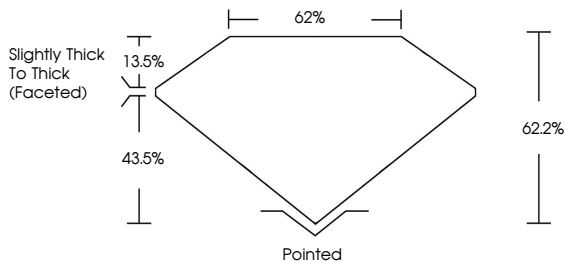

PROPORTIONS