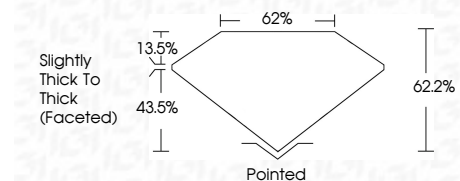

ELECTRONIC COPY

LG782641446
Report verification at igi.org

March 12, 2026
IGI Report Number **LG782641446**
Description **LABORATORY GROWN DIAMOND**
Shape and Cutting Style **MARQUISE BRILLIANT**
Measurements **10.37 X 5.32 X 3.31 MM**

GRADING RESULTS
Carat Weight **1.07 CARAT**
Color Grade **E**
Clarity Grade **VS 1**

ADDITIONAL GRADING INFORMATION
Polish **EXCELLENT**
Symmetry **EXCELLENT**
Fluorescence **NONE**
Inscription(s) **IGI LG782641446**
Comments: This Laboratory Grown Diamond was created by Chemical Vapor Deposition (CVD) growth process. Type IIa

March 12, 2026
IGI Report No **LG782641446**
MARQUISE BRILLIANT
10.37 X 5.32 X 3.31 MM
Carat Weight **1.07 CARAT**
Color Grade **E**
Clarity Grade **VS 1**
Depth **43.5%**
Table **13.5%**
Girdle **Slightly Thick To Thick (Faceted)**
Culet **Pointed**
Polish **EXCELLENT**
Symmetry **EXCELLENT**
Fluorescence **NONE**
Inscription(s) **IGI LG782641446**
Comments: This Laboratory Grown Diamond was created by Chemical Vapor Deposition (CVD) growth process. Type IIa

GRADING RESULTS
Carat Weight **1.07 CARAT**
Color Grade **E**
Clarity Grade **VS 1**

ADDITIONAL GRADING INFORMATION
Polish **EXCELLENT**
Symmetry **EXCELLENT**
Fluorescence **NONE**
Inscription(s) **IGI LG782641446**