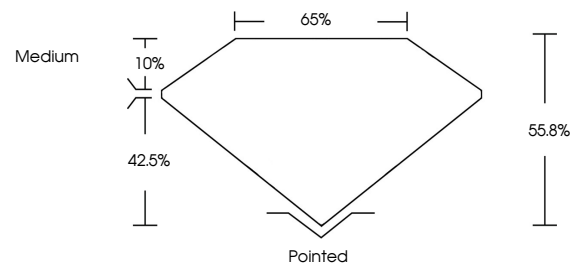

PROPORTIONS