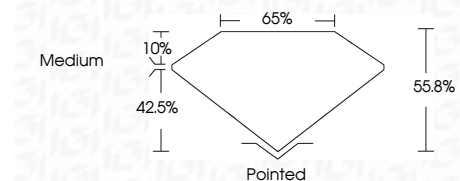

ELECTRONIC COPY

LG782633989
Report verification at igi.org

March 19, 2026
IGI Report Number **LG782633989**
Description **LABORATORY GROWN DIAMOND**
Shape and Cutting Style **PEAR MODIFIED BRILLIANT**
Measurements **10.70 X 6.42 X 3.58 MM**

GRADING RESULTS
Carat Weight **1.55 CARAT**
Color Grade **FANCY VIVID GREEN**
Clarity Grade **VS 1**

ADDITIONAL GRADING INFORMATION
Polish **EXCELLENT**
Symmetry **EXCELLENT**
Fluorescence **NONE**
Inscription(s) **IGI LG782633989**
Comments: This Laboratory Grown Diamond was created by Chemical Vapor Deposition (CVD) growth process. Indications of post-growth treatment.

March 19, 2026
IGI Report No **LG782633989**
PEAR MODIFIED BRILLIANT
10.70 X 6.42 X 3.58 MM
1.55 CARAT
Color Grade **FANCY VIVID GREEN**
Clarity Grade **VS 1**
Depth **55.8%**
Table **10%**
Girdle **Medium**
Culet **Pointed**
Polish **EXCELLENT**
Symmetry **EXCELLENT**
Fluorescence **NONE**
Inscription(s) **IGI LG782633989**
Comments: This Laboratory Grown Diamond was created by Chemical Vapor Deposition (CVD) growth process. Indications of post-growth treatment.

GRADING RESULTS
Carat Weight **1.55 CARAT**
Color Grade **FANCY VIVID GREEN**
Clarity Grade **VS 1**

ADDITIONAL GRADING INFORMATION
Polish **EXCELLENT**
Symmetry **EXCELLENT**
Fluorescence **NONE**
Inscription(s) **IGI LG782633989**