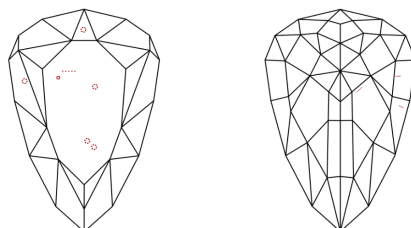

GRADING RESULTS
Carat Weight **1.55 CARAT**
Color Grade **FANCY VIVID GREEN**
Clarity Grade **VS 1**

ADDITIONAL GRADING INFORMATION
Polish **EXCELLENT**
Symmetry **EXCELLENT**
Fluorescence **NONE**
Inscription(s) **IGI LG782633989**

Comments: This Laboratory Grown Diamond was created by Chemical Vapor Deposition (CVD) growth process. Indications of post-growth treatment.

PROPORTIONS

CLARITY CHARACTERISTICS

KEY TO SYMBOLS

Red symbols indicate internal characteristics.
Green symbols indicate external characteristics.

Sample Image Used

COLOR

D E F G H I J Faint Very Light Light

CLARITY

FL	IF	VS ¹⁻²	VS ¹⁻²	SI ¹⁻²	I ¹⁻³
Flawless	Internally Flawless	Very Very Slightly Included	Very Slightly Included	Slightly Included	Included