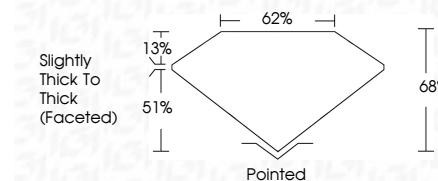

ELECTRONIC COPY

LG782631922
Report verification at igi.org

March 17, 2026
IGI Report Number **LG782631922**
Description **LABORATORY GROWN DIAMOND**
Shape and Cutting Style **SQUARE CUSHION MODIFIED BRILLIANT**
Measurements **7.93 X 7.76 X 5.28 MM**

GRADING RESULTS
Carat Weight **2.50 CARATS**
Color Grade **D**
Clarity Grade **VVS 2**

ADDITIONAL GRADING INFORMATION
Polish **EXCELLENT**
Symmetry **EXCELLENT**
Fluorescence **NONE**
Inscription(s) **IGI LG782631922**
Comments: This Laboratory Grown Diamond was created by Chemical Vapor Deposition (CVD) growth process. Type IIa

March 17, 2026
IGI Report No **LG782631922**
SQUARE CUSHION MODIFIED BRILLIANT
7.93 X 7.76 X 5.28 MM
Carat Weight **2.50 CARATS**
Color Grade **D**
Clarity Grade **VVS 2**
Depth **68%**
Table **51%**
Girdle **Slightly Thick To Thick (Faceted)**
Culet **Pointed**
Polish **EXCELLENT**
Symmetry **EXCELLENT**
Fluorescence **NONE**
Inscription(s) **IGI LG782631922**
Comments: This Laboratory Grown Diamond was created by Chemical Vapor Deposition (CVD) growth process. Type IIa

LABORATORY GROWN DIAMOND REPORT

March 17, 2026
IGI Report Number **LG782631922**
Description **LABORATORY GROWN DIAMOND**
Shape and Cutting Style **SQUARE CUSHION MODIFIED BRILLIANT**
Measurements **7.93 X 7.76 X 5.28 MM**