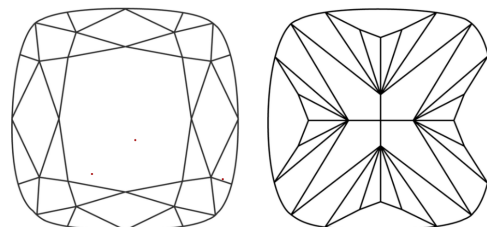

CLARITY CHARACTERISTICS

KEY TO SYMBOLS

Red symbols indicate internal characteristics.
Green symbols indicate external characteristics.