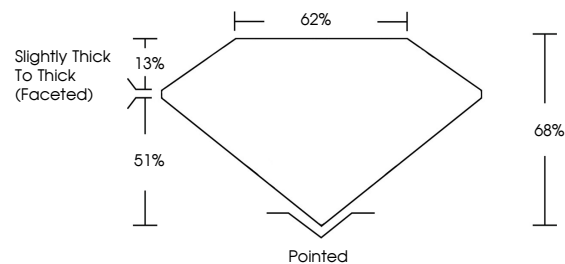

PROPORTIONS