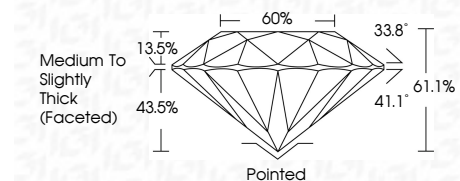

ELECTRONIC COPY

LG782631564
Report verification at igi.org

March 16, 2026
IGI Report Number **LG782631564**
Description **LABORATORY GROWN DIAMOND**
Shape and Cutting Style **ROUND BRILLIANT**
Measurements **6.53 - 6.55 X 3.99 MM**

GRADING RESULTS

Carat Weight **1.06 CARAT**
Color Grade **D**
Clarity Grade **VVS 2**
Cut Grade **EXCELLENT**

ADDITIONAL GRADING INFORMATION

Polish **EXCELLENT**
Symmetry **EXCELLENT**
Fluorescence **NONE**
Inscription(s) **IGI LG782631564**
Comments: This Laboratory Grown Diamond was created by Chemical Vapor Deposition (CVD) growth process. Type IIa

March 16, 2026
IGI Report No LG782631564
ROUND BRILLIANT
6.53 - 6.55 X 3.99 MM
Carat Weight **1.06 CARAT**
Color Grade **D**
Clarity Grade **VVS 2**
Cut Grade **EXCELLENT**
Depth **61.1%**
Table **60%**
Girdle **Medium To Slightly Thick (Faceted)**
Culet **Pointed**
Polish **EXCELLENT**
Symmetry **EXCELLENT**
Fluorescence **NONE**
Inscription(s) **IGI LG782631564**
Comments: This Laboratory Grown Diamond was created by Chemical Vapor Deposition (CVD) growth process. Type IIa

March 16, 2026
IGI Report Number **LG782631564**
Description **LABORATORY GROWN DIAMOND**
Shape and Cutting Style **ROUND BRILLIANT**
Measurements **6.53 - 6.55 X 3.99 MM**

GRADING RESULTS

Carat Weight **1.06 CARAT**
Color Grade **D**
Clarity Grade **VVS 2**
Cut Grade **EXCELLENT**