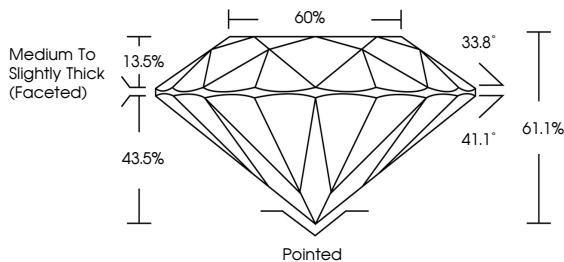

GRADING RESULTS

Carat Weight **1.06 CARAT**
Color Grade **D**
Clarity Grade **VVS 2**
Cut Grade **EXCELLENT**

ADDITIONAL GRADING INFORMATION

Polish **EXCELLENT**
Symmetry **EXCELLENT**
Fluorescence **NONE**
Inscription(s) **IGI LG782631564**
Comments: This Laboratory Grown Diamond was created by Chemical Vapor Deposition (CVD) growth process. Type IIa

March 16, 2026
IGI Report No LG782631564
ROUND BRILLIANT
6.53 - 6.55 X 3.99 MM
Carat Weight **1.06 CARAT**
Color Grade **D**
Clarity Grade **VVS 2**
Cut Grade **EXCELLENT**
Depth **61.1%**
Table **60%**
Girdle **Medium To Slightly Thick (Faceted)**
Culet **Pointed**
Polish **EXCELLENT**
Symmetry **EXCELLENT**
Fluorescence **NONE**
Inscription(s) **IGI LG782631564**
Comments: This Laboratory Grown Diamond was created by Chemical Vapor Deposition (CVD) growth process. Type IIa

March 16, 2026
IGI Report Number **LG782631564**
Description **LABORATORY GROWN DIAMOND**
Shape and Cutting Style **ROUND BRILLIANT**
Measurements **6.53 - 6.55 X 3.99 MM**

GRADING RESULTS

Carat Weight **1.06 CARAT**
Color Grade **D**
Clarity Grade **VVS 2**
Cut Grade **EXCELLENT**

PROPORTIONS

Sample Image Used

CLARITY CHARACTERISTICS

KEY TO SYMBOLS

Red symbols indicate internal characteristics.
Green symbols indicate external characteristics.

COLOR

D E F G H I J Faint Very Light Light