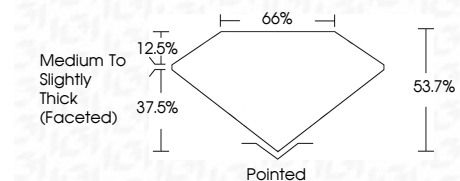

ELECTRONIC COPY

LG782621871
Report verification at igi.org

March 20, 2026
IGI Report Number **LG782621871**
Description **LABORATORY GROWN DIAMOND**
Shape and Cutting Style **HEART MODIFIED BRILLIANT**
Measurements **11.13 X 13.56 X 7.28 MM**

GRADING RESULTS
Carat Weight **8.10 CARATS**
Color Grade **FANCY INTENSE PINK**
Clarity Grade **VVS 2**

ADDITIONAL GRADING INFORMATION
Polish **EXCELLENT**
Symmetry **EXCELLENT**
Fluorescence **SLIGHT**
Inscription(s) **IGI LG782621871**
Comments: This Laboratory Grown Diamond was created by Chemical Vapor Deposition (CVD) growth process. Indications of post-growth treatment.

March 20, 2026
IGI Report No **LG782621871**
HEART MODIFIED BRILLIANT
11.13 X 13.56 X 7.28 MM
8.10 CARATS
FANCY INTENSE PINK
Carat Weight
Color Grade
Clarity Grade
Depth
Table
Girdle
Medium to Slightly Thick (Faceted)
Culet
Polish
Symmetry
Fluorescence
Inscription(s)
EXCELLENT
EXCELLENT
SLIGHT
IGI LG782621871
Comments: This Laboratory Grown Diamond was created by Chemical Vapor Deposition (CVD) growth process. Indications of post-growth treatment.

GRADING RESULTS
Carat Weight **8.10 CARATS**
Color Grade **FANCY INTENSE PINK**
Clarity Grade **VVS 2**

ADDITIONAL GRADING INFORMATION
Polish **EXCELLENT**
Symmetry **EXCELLENT**
Fluorescence **SLIGHT**
Inscription(s) **IGI LG782621871**