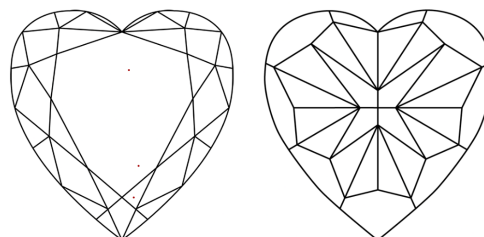

CLARITY CHARACTERISTICS

KEY TO SYMBOLS

Red symbols indicate internal characteristics.
Green symbols indicate external characteristics.