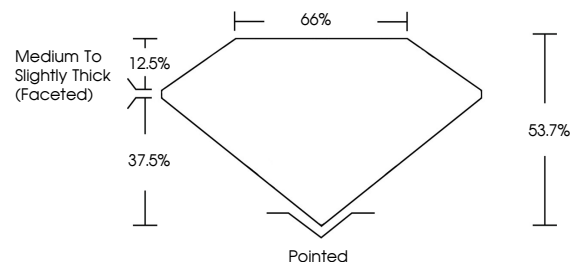

PROPORTIONS