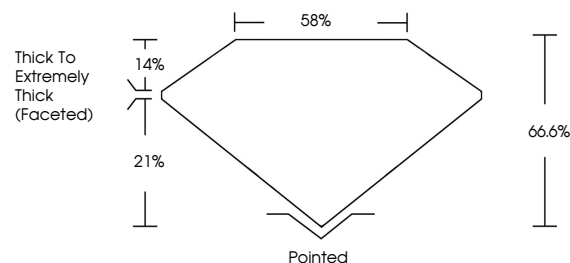

PROPORTIONS