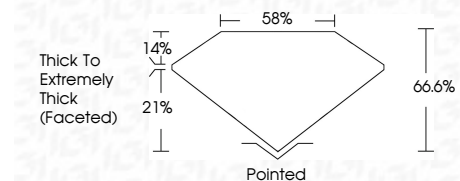

ELECTRONIC COPY

LG782620524
Report verification at igi.org

March 20, 2026
IGI Report Number **LG782620524**
Description **LABORATORY GROWN DIAMOND**
Shape and Cutting Style **OVAL MODIFIED BRILLIANT**
Measurements **10.74 X 7.48 X 4.98 MM**

GRADING RESULTS
Carat Weight **3.22 CARATS**
Color Grade **FANCY VIVID PINK**
Clarity Grade **VVS 2**

ADDITIONAL GRADING INFORMATION
Polish **EXCELLENT**
Symmetry **VERY GOOD**
Fluorescence **STRONG**
Inscription(s) **IGI LG782620524**
Comments: This Laboratory Grown Diamond was created by Chemical Vapor Deposition (CVD) growth process. Indications of post-growth treatment.

March 20, 2026
IGI Report No LG782620524
OVAL MODIFIED BRILLIANT
3.22 CARATS
Carat Weight **FANCY VIVID PINK**
Color Grade **VVS 2**
Depth **66.6%**
Table **21%**
Girdle **Thick To Extremely Thick (Faceted)**
Culet **Pointed**
Polish **EXCELLENT**
Symmetry **VERY GOOD**
Fluorescence **STRONG**
Inscription(s) **IGI LG782620524**
Comments: This Laboratory Grown Diamond was created by Chemical Vapor Deposition (CVD) growth process. Indications of post-growth treatment.

March 20, 2026
IGI Report Number **LG782620524**
Description **LABORATORY GROWN DIAMOND**
Shape and Cutting Style **OVAL MODIFIED BRILLIANT**
Measurements **10.74 X 7.48 X 4.98 MM**

GRADING RESULTS
Carat Weight **3.22 CARATS**
Color Grade **FANCY VIVID PINK**
Clarity Grade **VVS 2**