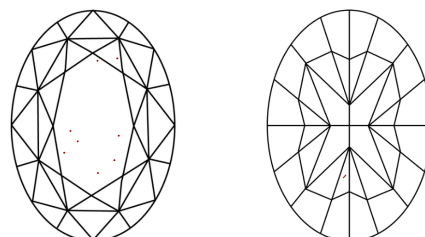

March 20, 2026
IGI Report Number **LG782620524**
Description **LABORATORY GROWN DIAMOND**
Shape and Cutting Style **OVAL MODIFIED BRILLIANT**
Measurements **10.74 X 7.48 X 4.98 MM**

GRADING RESULTS
Carat Weight **3.22 CARATS**
Color Grade **FANCY VIVID PINK**
Clarity Grade **VVS 2**

PROPORTIONS

Sample Image Used

CLARITY CHARACTERISTICS

KEY TO SYMBOLS

Red symbols indicate internal characteristics.
Green symbols indicate external characteristics.

COLOR

D E F G H I J Faint Very Light Light