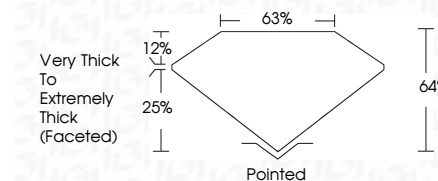

ELECTRONIC COPY

LG782620511
Report verification at igi.org

March 20, 2026
IGI Report Number **LG782620511**
Description **LABORATORY GROWN DIAMOND**
Shape and Cutting Style **OVAL MODIFIED BRILLIANT**
Measurements **10.74 X 7.47 X 4.78 MM**

GRADING RESULTS
Carat Weight **3.11 CARATS**
Color Grade **FANCY VIVID PINK**
Clarity Grade **VS 1**

ADDITIONAL GRADING INFORMATION
Polish **EXCELLENT**
Symmetry **VERY GOOD**
Fluorescence **STRONG**
Inscription(s) **IGI LG782620511**
Comments: This Laboratory Grown Diamond was created by Chemical Vapor Deposition (CVD) growth process. Indications of post-growth treatment.

March 20, 2026
IGI Report No **LG782620511**
OVAL MODIFIED BRILLIANT
10.74 X 7.47 X 4.78 MM
3.11 CARATS
FANCY VIVID PINK
VS 1
64%
63%
Very Thick to Extremely Thick (Faceted)
Pointed
EXCELLENT
VERY GOOD
STRONG
IGI LG782620511
Comments: This Laboratory Grown Diamond was created by Chemical Vapor Deposition (CVD) growth process. Indications of post-growth treatment.

GRADING RESULTS
Carat Weight **3.11 CARATS**
Color Grade **FANCY VIVID PINK**
Clarity Grade **VS 1**

ADDITIONAL GRADING INFORMATION
Polish **EXCELLENT**
Symmetry **VERY GOOD**
Fluorescence **STRONG**
Inscription(s) **IGI LG782620511**