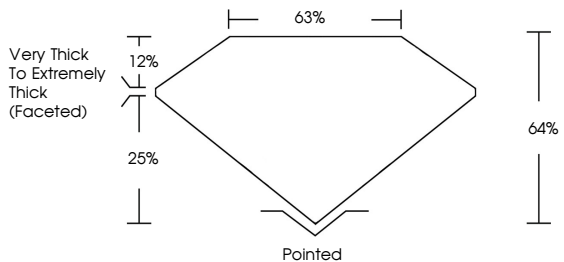

PROPORTIONS