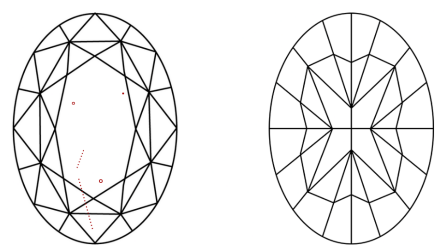

CLARITY CHARACTERISTICS

KEY TO SYMBOLS
Red symbols indicate internal characteristics.
Green symbols indicate external characteristics.

COLOR

D	E	F	G	H	I	J	Faint	Very Light	Light

CLARITY

FL	IF	VS¹⁻²	VS¹⁻²	SI¹⁻²	I¹⁻³
Flawless	Internally Flawless	Very Very Slightly Included	Very Slightly Included	Slightly Included	Included