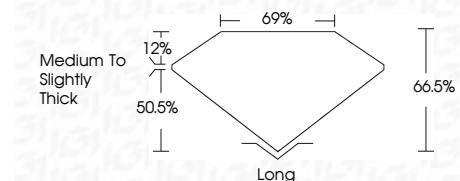

ELECTRONIC COPY

LG782619009
Report verification at igi.org

March 23, 2026
IGI Report Number **LG782619009**
Description **LABORATORY GROWN DIAMOND**
Shape and Cutting Style **CUT CORNERED
RECTANGULAR MIXED CUT**
Measurements **9.73 X 7.25 X 4.82 MM**

GRADING RESULTS
Carat Weight **3.26 CARATS**
Color Grade **E**
Clarity Grade **VS 2**

ADDITIONAL GRADING INFORMATION
Polish **EXCELLENT**
Symmetry **EXCELLENT**
Fluorescence **NONE**
Inscription(s) **IGI LG782619009**
Comments: This Laboratory Grown Diamond was created by Chemical Vapor Deposition (CVD) growth process. Type IIa

March 23, 2026
IGI Report No **LG782619009**
CUT CORNERED RECT. MIXED CUT
3.26 CARATS **E**
Carat Weight **3.26**
Color Grade **E**
Clarity Grade **VS 2**
Depth **50.5%**
Table **12%**
Girdle **Medium to Slightly Thick**
Culet **Long**
Polish **EXCELLENT**
Symmetry **EXCELLENT**
Fluorescence **NONE**
Inscription(s) **IGI LG782619009**
Comments: This Laboratory Grown Diamond was created by Chemical Vapor Deposition (CVD) growth process. Type IIa

LABORATORY GROWN DIAMOND REPORT

March 23, 2026
IGI Report Number **LG782619009**
Description **LABORATORY GROWN DIAMOND**
Shape and Cutting Style **CUT CORNERED RECTANGULAR
MIXED CUT**
Measurements **9.73 X 7.25 X 4.82 MM**