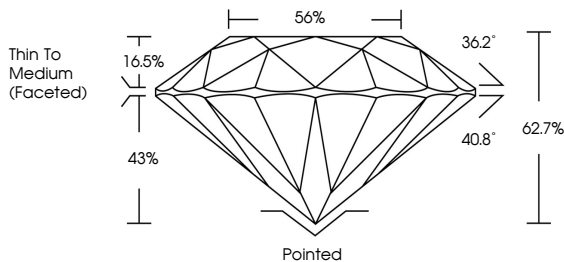

March 17, 2026
IGI Report No **LG782609477**
ROUND BRILLIANT
Carat Weight **1.94 CARAT**
Color Grade **E**
Clarity Grade **VS 1**
Depth **62.7%**
Table **56%**
Girdle **Thin To Medium (Faceted)**
Culet **Pointed**
Polish **EXCELLENT**
Symmetry **EXCELLENT**
Fluorescence **NONE**
Inscription(s) **(IGI) LG782609477**
Comments: This Laboratory Grown Diamond was created by Chemical Vapor Deposition (CVD) growth process. Type IIa

March 17, 2026
IGI Report Number **LG782609477**
Description **LABORATORY GROWN DIAMOND**
Shape and Cutting Style **ROUND BRILLIANT**
Measurements **7.94 - 7.99 X 4.99 MM**

GRADING RESULTS

Carat Weight **1.94 CARAT**
Color Grade **E**
Clarity Grade **VS 1**
Cut Grade **EXCELLENT**

PROPORTIONS

CLARITY CHARACTERISTICS

KEY TO SYMBOLS

Red symbols indicate internal characteristics.
Green symbols indicate external characteristics.

COLOR

D	E	F	G	H	I	J	Faint	Very Light	Light
---	---	---	---	---	---	---	-------	------------	-------