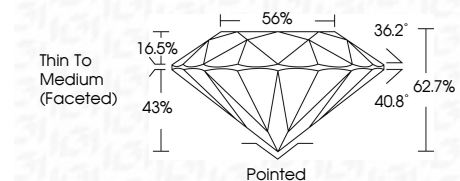

ELECTRONIC COPY

LG782609477
Report verification at igi.org

March 17, 2026
IGI Report Number **LG782609477**
Description **LABORATORY GROWN DIAMOND**
Shape and Cutting Style **ROUND BRILLIANT**
Measurements **7.94 - 7.99 X 4.99 MM**

GRADING RESULTS

Carat Weight **1.94 CARAT**
Color Grade **E**
Clarity Grade **VS 1**
Cut Grade **EXCELLENT**

Sample Image Used

ADDITIONAL GRADING INFORMATION

Polish **EXCELLENT**
Symmetry **EXCELLENT**
Fluorescence **NONE**
Inscription(s) **(IGI) LG782609477**
Comments: This Laboratory Grown Diamond was created by Chemical Vapor Deposition (CVD) growth process. Type IIa

March 17, 2026
IGI Report No **LG782609477**
ROUND BRILLIANT
Carat Weight **1.94 CARAT**
Color Grade **E**
Clarity Grade **VS 1**
Depth **62.7%**
Table **56%**
Girdle **Thin To Medium (Faceted)**
Culet **Pointed**
Polish **EXCELLENT**
Symmetry **EXCELLENT**
Fluorescence **NONE**
Inscription(s) **(IGI) LG782609477**
Comments: This Laboratory Grown Diamond was created by Chemical Vapor Deposition (CVD) growth process. Type IIa

March 17, 2026
IGI Report Number **LG782609477**
Description **LABORATORY GROWN DIAMOND**
Shape and Cutting Style **ROUND BRILLIANT**
Measurements **7.94 - 7.99 X 4.99 MM**

GRADING RESULTS

Carat Weight **1.94 CARAT**
Color Grade **E**
Clarity Grade **VS 1**
Cut Grade **EXCELLENT**