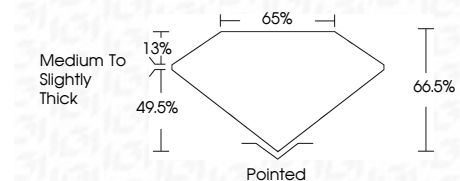

ELECTRONIC COPY

LG782607671
Report verification at igi.org

March 19, 2026
IGI Report Number **LG782607671**
Description **LABORATORY GROWN DIAMOND**
Shape and Cutting Style **CUT CORNERED
RECTANGULAR MODIFIED
BRILLIANT**
Measurements **11.58 X 7.97 X 5.30 MM**

GRADING RESULTS

Carat Weight **4.19 CARATS**
Color Grade **D**
Clarity Grade **VVS 2**

ADDITIONAL GRADING INFORMATION

Polish **EXCELLENT**
Symmetry **EXCELLENT**
Fluorescence **NONE**
Inscription(s) **IGI LG782607671**
Comments: This Laboratory Grown Diamond was created by Chemical Vapor Deposition (CVD) growth process. Type IIa

March 19, 2026
IGI Report No **LG782607671**
CUT CORNERED RECT. MODIFIED BRILLIANT
Carat Weight **4.19 CARATS**
Color Grade **D**
Clarity Grade **VVS 2**
Table **49.5%**
Depth **13%**
Girdle **Medium to Slightly Thick**
Culet **Pointed**
Polish **EXCELLENT**
Symmetry **EXCELLENT**
Fluorescence **NONE**
Inscription(s) **IGI LG782607671**
Comments: This Laboratory Grown Diamond was created by Chemical Vapor Deposition (CVD) growth process. Type IIa

GRADING RESULTS

Carat Weight **4.19 CARATS**
Color Grade **D**
Clarity Grade **VVS 2**

ADDITIONAL GRADING INFORMATION

Polish **EXCELLENT**
Symmetry **EXCELLENT**
Fluorescence **NONE**
Inscription(s) **IGI LG782607671**