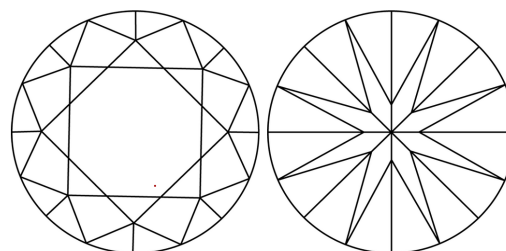

CLARITY CHARACTERISTICS

KEY TO SYMBOLS

Red symbols indicate internal characteristics.
Green symbols indicate external characteristics.