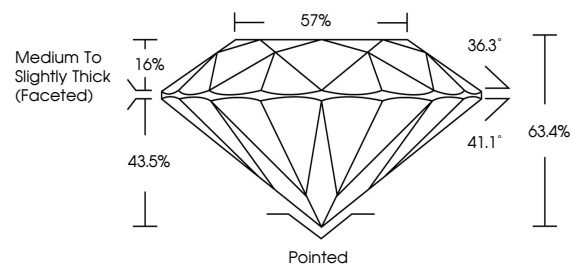

LABORATORY GROWN DIAMOND REPORT

March 14, 2026
IGI Report Number **LG781645059**
Description **LABORATORY GROWN DIAMOND**
Shape and Cutting Style **ROUND BRILLIANT**
Measurements **6.42 - 6.45 X 4.08 MM**

GRADING RESULTS

Carat Weight **1.05 CARAT**
Color Grade **F**
Clarity Grade **VVS 2**
Cut Grade **EXCELLENT**

ADDITIONAL GRADING INFORMATION

Polish **EXCELLENT**
Symmetry **EXCELLENT**
Fluorescence **NONE**
Inscription(s) **(IGI) LG781645059**

Comments: This Laboratory Grown Diamond was created by Chemical Vapor Deposition (CVD) growth process. Type IIa

PROPORTIONS

CLARITY CHARACTERISTICS

KEY TO SYMBOLS

Red symbols indicate internal characteristics.
Green symbols indicate external characteristics.