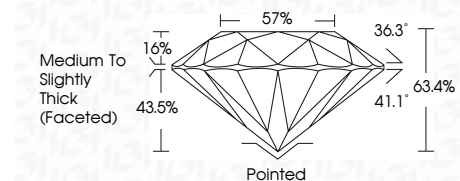

ELECTRONIC COPY

LG781645059
Report verification at igi.org

March 14, 2026
IGI Report Number **LG781645059**
Description **LABORATORY GROWN DIAMOND**
Shape and Cutting Style **ROUND BRILLIANT**
Measurements **6.42 - 6.45 X 4.08 MM**

GRADING RESULTS

Carat Weight **1.05 CARAT**
Color Grade **F**
Clarity Grade **VVS 2**
Cut Grade **EXCELLENT**

ADDITIONAL GRADING INFORMATION

Polish **EXCELLENT**
Symmetry **EXCELLENT**
Fluorescence **NONE**
Inscription(s) **(IGI) LG781645059**
Comments: This Laboratory Grown Diamond was created by Chemical Vapor Deposition (CVD) growth process. Type IIa

March 14, 2026
IGI Report No LG781645059
ROUND BRILLIANT
6.42 - 6.45 X 4.08 MM
1.05 CARAT
Color Grade **F**
Clarity Grade **VVS 2**
Depth **63.4%**
Table **57%**
Girdle **Medium To Slightly Thick (Faceted)**
Culet **Pointed**
Polish **EXCELLENT**
Symmetry **EXCELLENT**
Fluorescence **NONE**
Inscription(s) **(IGI) LG781645059**
Comments: This Laboratory Grown Diamond was created by Chemical Vapor Deposition (CVD) growth process. Type IIa

LABORATORY GROWN DIAMOND REPORT

March 14, 2026
IGI Report Number **LG781645059**
Description **LABORATORY GROWN DIAMOND**
Shape and Cutting Style **ROUND BRILLIANT**
Measurements **6.42 - 6.45 X 4.08 MM**