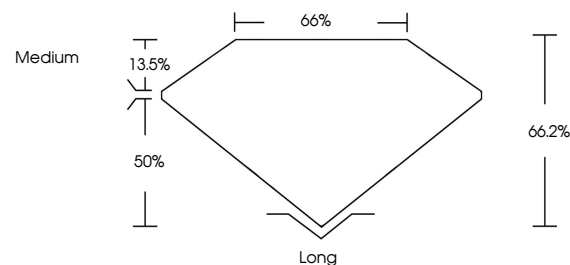

GRADING RESULTS

Carat Weight **7.51 CARATS**
Color Grade **G**
Clarity Grade **VS 1**

ADDITIONAL GRADING INFORMATION

Polish **EXCELLENT**
Symmetry **EXCELLENT**
Fluorescence **NONE**
Inscription(s) **IGI LG781637608**
Comments: This Laboratory Grown Diamond was created by Chemical Vapor Deposition (CVD) growth process. Type IIa

April 3, 2026
IGI Report No **LG781637608**
EMERALD CUT
Carat Weight **7.51 CARATS**
Color Grade **G**
Clarity Grade **VS 1**
Depth **66.2%**
Table **65%**
Girdle **Medium**
Culet **Long**
Polish **EXCELLENT**
Symmetry **EXCELLENT**
Fluorescence **NONE**
Inscription(s) **IGI LG781637608**
Comments: This Laboratory Grown Diamond was created by Chemical Vapor Deposition (CVD) growth process. Type IIa

April 3, 2026
IGI Report Number **LG781637608**
Description **LABORATORY GROWN DIAMOND**
Shape and Cutting Style **EMERALD CUT**
Measurements **13.86 X 9.02 X 5.97 MM**

GRADING RESULTS

Carat Weight **7.51 CARATS**
Color Grade **G**
Clarity Grade **VS 1**

PROPORTIONS

Sample Image Used

CLARITY CHARACTERISTICS

KEY TO SYMBOLS

Red symbols indicate internal characteristics.
Green symbols indicate external characteristics.

COLOR

D E F G H I J Faint Very Light Light