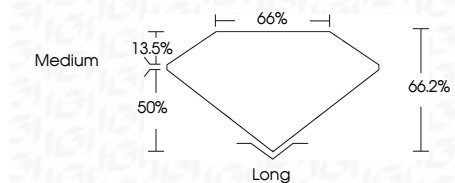

ELECTRONIC COPY

LG781637608
Report verification at igi.org

April 3, 2026
IGI Report Number **LG781637608**
Description **LABORATORY GROWN DIAMOND**
Shape and Cutting Style **EMERALD CUT**
Measurements **13.86 X 9.02 X 5.97 MM**

GRADING RESULTS

Carat Weight **7.51 CARATS**
Color Grade **G**
Clarity Grade **VS 1**

ADDITIONAL GRADING INFORMATION

Polish **EXCELLENT**
Symmetry **EXCELLENT**
Fluorescence **NONE**
Inscription(s) **IGI LG781637608**
Comments: This Laboratory Grown Diamond was created by Chemical Vapor Deposition (CVD) growth process. Type IIa

April 3, 2026
IGI Report No **LG781637608**
EMERALD CUT
Carat Weight **7.51 CARATS**
Color Grade **G**
Clarity Grade **VS 1**
Depth **66.2%**
Table **65%**
Girdle **Medium**
Culet **Long**
Polish **EXCELLENT**
Symmetry **EXCELLENT**
Fluorescence **NONE**
Inscription(s) **IGI LG781637608**
Comments: This Laboratory Grown Diamond was created by Chemical Vapor Deposition (CVD) growth process. Type IIa

April 3, 2026
IGI Report Number **LG781637608**
Description **LABORATORY GROWN DIAMOND**
Shape and Cutting Style **EMERALD CUT**
Measurements **13.86 X 9.02 X 5.97 MM**

GRADING RESULTS

Carat Weight **7.51 CARATS**
Color Grade **G**
Clarity Grade **VS 1**