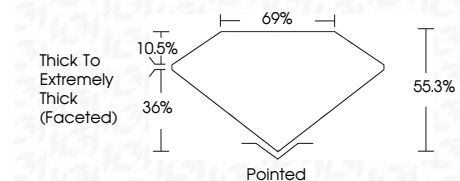

ELECTRONIC COPY

LG781635479
Report verification at igi.org

March 31, 2026
IGI Report Number **LG781635479**
Description **LABORATORY GROWN DIAMOND**
Shape and Cutting Style **HEART MODIFIED BRILLIANT**
Measurements **7.95 X 8.83 X 4.88 MM**

GRADING RESULTS
Carat Weight **2.51 CARATS**
Color Grade **FANCY VIVID YELLOW**
Clarity Grade **VS 1**

ADDITIONAL GRADING INFORMATION
Polish **EXCELLENT**
Symmetry **EXCELLENT**
Fluorescence **NONE**
Inscription(s) **IGI LG781635479**
Comments: This Laboratory Grown Diamond was created by Chemical Vapor Deposition (CVD) growth process.

March 31, 2026
IGI Report No **LG781635479**
HEART MODIFIED BRILLIANT
7.95 X 8.83 X 4.88 MM
2.51 CARATS
Color Grade **FANCY VIVID YELLOW**
Clarity Grade **VS 1**
Depth **36%**
Table **10.5%**
Girdle **Thick To Extremely Thick (Faceted)**
Culet **Pointed**
Polish **EXCELLENT**
Symmetry **EXCELLENT**
Fluorescence **NONE**
Inscription(s) **IGI LG781635479**
Comments: This Laboratory Grown Diamond was created by Chemical Vapor Deposition (CVD) growth process.

GRADING RESULTS
Carat Weight **2.51 CARATS**
Color Grade **FANCY VIVID YELLOW**
Clarity Grade **VS 1**

ADDITIONAL GRADING INFORMATION
Polish **EXCELLENT**
Symmetry **EXCELLENT**
Fluorescence **NONE**
Inscription(s) **IGI LG781635479**