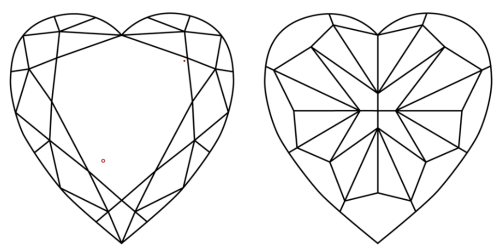

CLARITY CHARACTERISTICS

KEY TO SYMBOLS
Red symbols indicate internal characteristics.
Green symbols indicate external characteristics.

COLOR

D	E	F	G	H	I	J	Faint	Very Light	Light

CLARITY

FL	IF	VS¹⁻²	VS¹⁻²	SI¹⁻²	I¹⁻³
Flawless	Internally Flawless	Very Very Slightly Included	Very Slightly Included	Slightly Included	Included