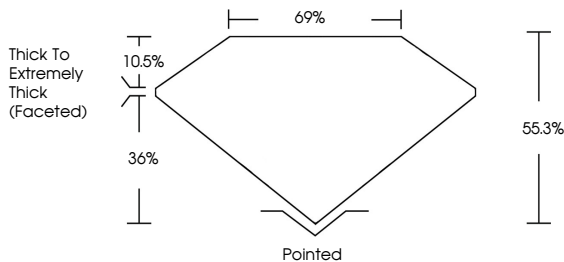

PROPORTIONS