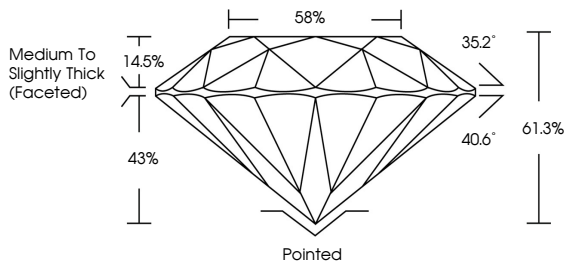

PROPORTIONS