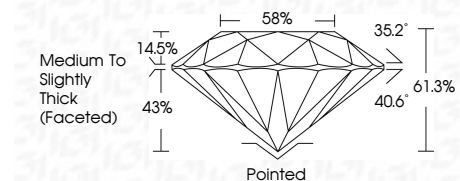

ELECTRONIC COPY

LG781633920
Report verification at igi.org

April 1, 2026
IGI Report Number **LG781633920**
Description **LABORATORY GROWN DIAMOND**
Shape and Cutting Style **ROUND BRILLIANT**
Measurements **9.78 - 9.81 X 6.00 MM**

GRADING RESULTS
Carat Weight **3.58 CARATS**
Color Grade **F**
Clarity Grade **VVS 2**
Cut Grade **IDEAL**

Sample Image Used

ADDITIONAL GRADING INFORMATION
Polish **EXCELLENT**
Symmetry **EXCELLENT**
Fluorescence **NONE**
Inscription(s) **IGI LG781633920**
Comments: This Laboratory Grown Diamond was created by Chemical Vapor Deposition (CVD) growth process. Type IIa

April 1, 2026
IGI Report No LG781633920
ROUND BRILLIANT
3.58 CARATS
F
9.78 - 9.81 X 6.00 MM
Color Grade **VVS 2**
Clarity Grade **IDEAL**
Depth **61.3%**
Table **58%**
Girdle **Medium To Slightly Thick (Faceted)**
Culet **Pointed**
Polish **EXCELLENT**
Symmetry **EXCELLENT**
Fluorescence **NONE**
Inscription(s) **IGI LG781633920**
Comments: This Laboratory Grown Diamond was created by Chemical Vapor Deposition (CVD) growth process. Type IIa

April 1, 2026
IGI Report Number **LG781633920**
Description **LABORATORY GROWN DIAMOND**
Shape and Cutting Style **ROUND BRILLIANT**
Measurements **9.78 - 9.81 X 6.00 MM**

GRADING RESULTS
Carat Weight **3.58 CARATS**
Color Grade **F**
Clarity Grade **VVS 2**
Cut Grade **IDEAL**