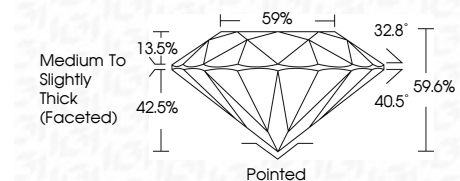

ELECTRONIC COPY

LG781632016
Report verification at igi.org

March 30, 2026
IGI Report Number **LG781632016**
Description **LABORATORY GROWN DIAMOND**
Shape and Cutting Style **ROUND BRILLIANT**
Measurements **7.47 - 7.53 X 4.47 MM**

GRADING RESULTS

Carat Weight **1.54 CARAT**
Color Grade **G**
Clarity Grade **VS 2**
Cut Grade **IDEAL**

ADDITIONAL GRADING INFORMATION

Polish **EXCELLENT**
Symmetry **EXCELLENT**
Fluorescence **NONE**
Inscription(s) **IGI LG781632016**
Comments: This Laboratory Grown Diamond was created by Chemical Vapor Deposition (CVD) growth process. Type IIa

March 30, 2026
IGI Report No LG781632016
ROUND BRILLIANT
7.47 - 7.53 X 4.47 MM
1.54 CARAT
Color Grade **G**
Clarity Grade **VS 2**
Cut Grade **IDEAL**
Depth **59.6%**
Table **59%**
Girdle **Medium To Slightly Thick (Faceted)**
Culet **Pointed**
Polish **EXCELLENT**
Symmetry **EXCELLENT**
Fluorescence **NONE**
Inscription(s) **IGI LG781632016**
Comments: This Laboratory Grown Diamond was created by Chemical Vapor Deposition (CVD) growth process. Type IIa

LABORATORY GROWN DIAMOND REPORT

March 30, 2026
IGI Report Number **LG781632016**
Description **LABORATORY GROWN DIAMOND**
Shape and Cutting Style **ROUND BRILLIANT**
Measurements **7.47 - 7.53 X 4.47 MM**