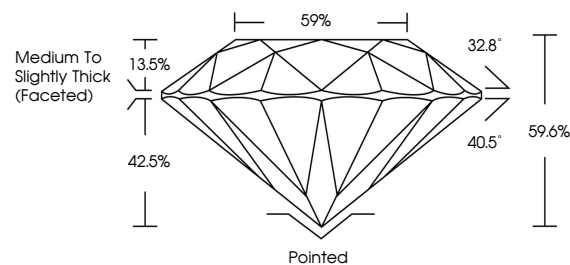

March 30, 2026
IGI Report No LG781632016
ROUND BRILLIANT
7.47 - 7.53 X 4.47 MM
1.54 CARAT
Color Grade **G**
Clarity Grade **VS 2**
Cut Grade **IDEAL**
Depth **59.6%**
Table **59%**
Girdle **Medium To Slightly Thick (Faceted)**
Culet **Pointed**
Polish **EXCELLENT**
Symmetry **EXCELLENT**
Fluorescence **NONE**
Inscription(s) **IGI LG781632016**
Comments: This Laboratory Grown Diamond was created by Chemical Vapor Deposition (CVD) growth process. Type IIa

LABORATORY GROWN DIAMOND REPORT

March 30, 2026
IGI Report Number **LG781632016**
Description **LABORATORY GROWN DIAMOND**
Shape and Cutting Style **ROUND BRILLIANT**
Measurements **7.47 - 7.53 X 4.47 MM**

GRADING RESULTS

Carat Weight **1.54 CARAT**
Color Grade **G**
Clarity Grade **VS 2**
Cut Grade **IDEAL**

ADDITIONAL GRADING INFORMATION

Polish **EXCELLENT**
Symmetry **EXCELLENT**
Fluorescence **NONE**
Inscription(s) **IGI LG781632016**

Comments: This Laboratory Grown Diamond was created by Chemical Vapor Deposition (CVD) growth process. Type IIa

PROPORTIONS

Sample Image Used

CLARITY CHARACTERISTICS

KEY TO SYMBOLS

Red symbols indicate internal characteristics.
Green symbols indicate external characteristics.