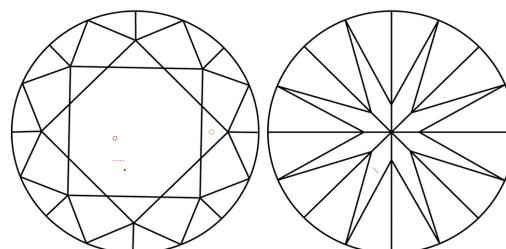

CLARITY CHARACTERISTICS

KEY TO SYMBOLS

Red symbols indicate internal characteristics.
Green symbols indicate external characteristics.

COLOR

D E F G H I J Faint Very Light Light

CLARITY

FL	IF	VS¹⁻²	VS¹⁻²	SI¹⁻²	I¹⁻³
Flawless	Internally Flawless	Very Very Slightly Included	Very Slightly Included	Slightly Included	Included