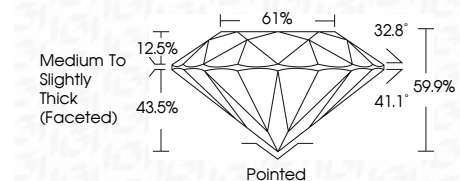

ELECTRONIC COPY

LG781628157
Report verification at igi.org

March 16, 2026
IGI Report Number **LG781628157**
Description **LABORATORY GROWN DIAMOND**
Shape and Cutting Style **ROUND BRILLIANT**
Measurements **6.62 - 6.64 X 3.97 MM**

GRADING RESULTS

Carat Weight **1.07 CARAT**
Color Grade **D**
Clarity Grade **VVS 2**
Cut Grade **EXCELLENT**

ADDITIONAL GRADING INFORMATION

Polish **EXCELLENT**
Symmetry **EXCELLENT**
Fluorescence **NONE**
Inscription(s) **IGI LG781628157**
Comments: This Laboratory Grown Diamond was created by Chemical Vapor Deposition (CVD) growth process. Type IIa

March 16, 2026
IGI Report No LG781628157
ROUND BRILLIANT
6.62 - 6.64 X 3.97 MM
Carat Weight **1.07 CARAT**
Color Grade **D**
Clarity Grade **VVS 2**
Cut Grade **EXCELLENT**
Depth **61%**
Table **32.8°**
Crown **41.1°**
Girdle **Medium To Slightly Thick (Faceted)**
Culet **Pointed**
Polish **EXCELLENT**
Symmetry **EXCELLENT**
Fluorescence **NONE**
Inscription(s) **IGI LG781628157**
Comments: This Laboratory Grown Diamond was created by Chemical Vapor Deposition (CVD) growth process. Type IIa

March 16, 2026
IGI Report Number **LG781628157**
Description **LABORATORY GROWN DIAMOND**
Shape and Cutting Style **ROUND BRILLIANT**
Measurements **6.62 - 6.64 X 3.97 MM**

GRADING RESULTS

Carat Weight **1.07 CARAT**
Color Grade **D**
Clarity Grade **VVS 2**
Cut Grade **EXCELLENT**