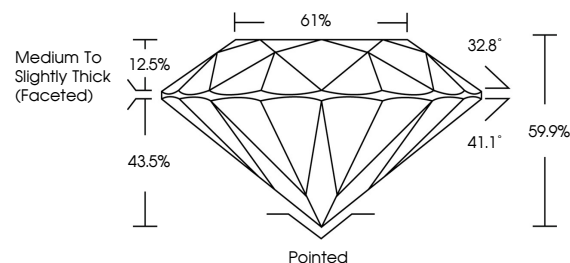

GRADING RESULTS

Carat Weight **1.07 CARAT**
Color Grade **D**
Clarity Grade **VVS 2**
Cut Grade **EXCELLENT**

ADDITIONAL GRADING INFORMATION

Polish **EXCELLENT**
Symmetry **EXCELLENT**
Fluorescence **NONE**
Inscription(s) **IGI LG781628157**
Comments: This Laboratory Grown Diamond was created by Chemical Vapor Deposition (CVD) growth process. Type IIa

March 16, 2026
IGI Report No LG781628157
ROUND BRILLIANT
6.62 - 6.64 X 3.97 MM
Carat Weight **1.07 CARAT**
Color Grade **D**
Clarity Grade **VVS 2**
Cut Grade **EXCELLENT**
Depth **61%**
Table **32.8°**
Crown **41.1°**
Girdle **Medium To Slightly Thick (Faceted)**
Culet **Pointed**
Polish **EXCELLENT**
Symmetry **EXCELLENT**
Fluorescence **NONE**
Inscription(s) **IGI LG781628157**
Comments: This Laboratory Grown Diamond was created by Chemical Vapor Deposition (CVD) growth process. Type IIa

March 16, 2026
IGI Report Number **LG781628157**
Description **LABORATORY GROWN DIAMOND**
Shape and Cutting Style **ROUND BRILLIANT**
Measurements **6.62 - 6.64 X 3.97 MM**

GRADING RESULTS

Carat Weight **1.07 CARAT**
Color Grade **D**
Clarity Grade **VVS 2**
Cut Grade **EXCELLENT**

PROPORTIONS

CLARITY CHARACTERISTICS

KEY TO SYMBOLS

Red symbols indicate internal characteristics.
Green symbols indicate external characteristics.

Sample Image Used

COLOR

D E F G H I J Faint Very Light Light