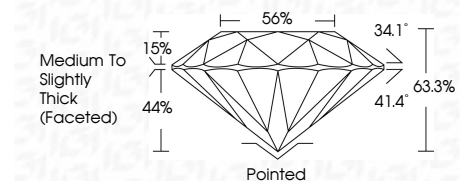

ELECTRONIC COPY

LG781625359
Report verification at igi.org

March 13, 2026
IGI Report Number **LG781625359**
Description **LABORATORY GROWN DIAMOND**
Shape and Cutting Style **ROUND BRILLIANT**
Measurements **7.97 - 8.02 X 5.06 MM**

GRADING RESULTS

Carat Weight **1.99 CARAT**
Color Grade **F**
Clarity Grade **VVS 2**
Cut Grade **EXCELLENT**

ADDITIONAL GRADING INFORMATION

Polish **EXCELLENT**
Symmetry **EXCELLENT**
Fluorescence **NONE**
Inscription(s) **(IGI) LG781625359**
Comments: This Laboratory Grown Diamond was created by Chemical Vapor Deposition (CVD) growth process. Type IIa

LABORATORY GROWN DIAMOND REPORT

March 13, 2026
IGI Report Number **LG781625359**
Description **LABORATORY GROWN DIAMOND**
Shape and Cutting Style **ROUND BRILLIANT**
Measurements **7.97 - 8.02 X 5.06 MM**

GRADING RESULTS

Carat Weight **1.99 CARAT**
Color Grade **F**
Clarity Grade **VVS 2**
Cut Grade **EXCELLENT**

ADDITIONAL GRADING INFORMATION

Polish **EXCELLENT**
Symmetry **EXCELLENT**
Fluorescence **NONE**
Inscription(s) **(IGI) LG781625359**