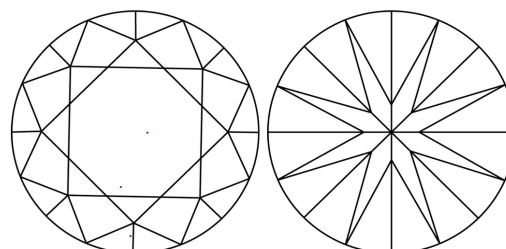

CLARITY CHARACTERISTICS

KEY TO SYMBOLS

Red symbols indicate internal characteristics.
Green symbols indicate external characteristics.

COLOR

D E F G H I J Faint Very Light Light

CLARITY

FL	IF	VVS¹⁻²	VS¹⁻²	SI¹⁻²	I¹⁻³
Flawless	Internally Flawless	Very Very Slightly Included	Very Slightly Included	Slightly Included	Included