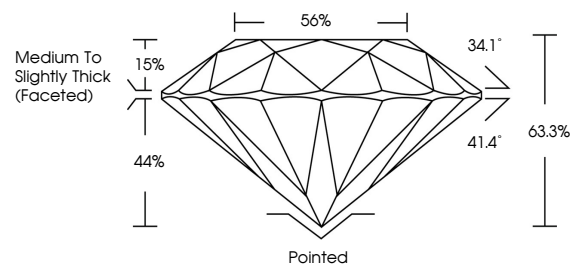

LABORATORY GROWN DIAMOND REPORT

March 13, 2026
IGI Report Number **LG781625359**
Description **LABORATORY GROWN DIAMOND**
Shape and Cutting Style **ROUND BRILLIANT**
Measurements **7.97 - 8.02 X 5.06 MM**

GRADING RESULTS

Carat Weight **1.99 CARAT**
Color Grade **F**
Clarity Grade **VVS 2**
Cut Grade **EXCELLENT**

ADDITIONAL GRADING INFORMATION

Polish **EXCELLENT**
Symmetry **EXCELLENT**
Fluorescence **NONE**
Inscription(s) **(IGI) LG781625359**

Comments: This Laboratory Grown Diamond was created by Chemical Vapor Deposition (CVD) growth process. Type IIa

PROPORTIONS

Sample Image Used

CLARITY CHARACTERISTICS

KEY TO SYMBOLS

Red symbols indicate internal characteristics.
Green symbols indicate external characteristics.