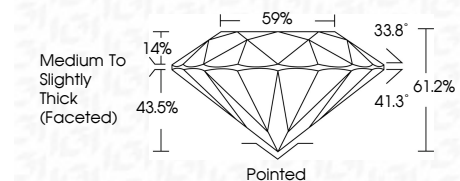

ELECTRONIC COPY

LG781624552
Report verification at igi.org

March 10, 2026
IGI Report Number **LG781624552**
Description **LABORATORY GROWN DIAMOND**
Shape and Cutting Style **ROUND BRILLIANT**
Measurements **7.45 - 7.50 X 4.58 MM**

GRADING RESULTS
Carat Weight **1.56 CARAT**
Color Grade **F**
Clarity Grade **VVS 2**
Cut Grade **IDEAL**

ADDITIONAL GRADING INFORMATION
Polish **EXCELLENT**
Symmetry **EXCELLENT**
Fluorescence **NONE**
Inscription(s) **IGI LG781624552**
Comments: This Laboratory Grown Diamond was created by Chemical Vapor Deposition (CVD) growth process. Type IIa

March 10, 2026
IGI Report No LG781624552
ROUND BRILLIANT
7.45 - 7.50 X 4.58 MM
1.56 CARAT
Color Grade **F**
Clarity Grade **VVS 2**
Cut Grade **IDEAL**
Depth **61.2%**
Table **59%**
Girdle **Medium To Slightly Thick (Faceted)**
Culet **Pointed**
Polish **EXCELLENT**
Symmetry **EXCELLENT**
Fluorescence **NONE**
Inscription(s) **IGI LG781624552**
Comments: This Laboratory Grown Diamond was created by Chemical Vapor Deposition (CVD) growth process. Type IIa

GRADING RESULTS
Carat Weight **1.56 CARAT**
Color Grade **F**
Clarity Grade **VVS 2**
Cut Grade **IDEAL**

ADDITIONAL GRADING INFORMATION
Polish **EXCELLENT**
Symmetry **EXCELLENT**
Fluorescence **NONE**
Inscription(s) **IGI LG781624552**