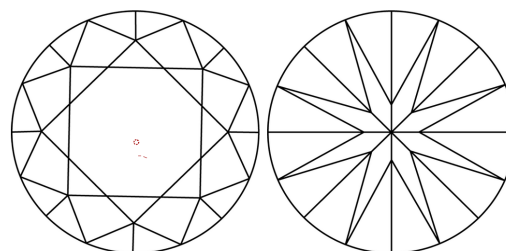

CLARITY CHARACTERISTICS

KEY TO SYMBOLS

Red symbols indicate internal characteristics.
Green symbols indicate external characteristics.

COLOR

D E F G H I J Faint Very Light Light

CLARITY

FL	IF	VVS¹⁻²	VS¹⁻²	SI¹⁻²	I¹⁻³
Flawless	Internally Flawless	Very Very Slightly Included	Very Slightly Included	Slightly Included	Included