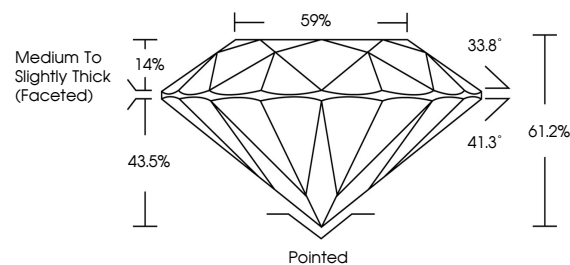

PROPORTIONS