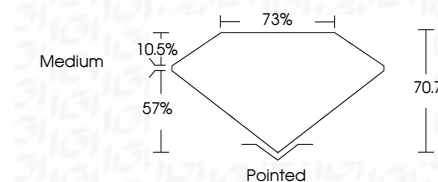

Carat Weight **3.07 CARATS**
Color Grade **F**
Clarity Grade **VVS 2**

ADDITIONAL GRADING INFORMATION

Polish **EXCELLENT**
Symmetry **EXCELLENT**
Fluorescence **NONE**
Inscription(s) **IGI LG780693674**

Comments: This Laboratory Grown Diamond was created by Chemical Vapor Deposition (CVD) growth process.
Type IIa

PROPORTIONS

Sample Image Used

CLARITY CHARACTERISTICS

KEY TO SYMBOLS

Red symbols indicate internal characteristics.
Green symbols indicate external characteristics.

COLOR

D E F G H I J Faint Very Light Light

CLARITY

FL	IF	VVS ¹⁻²	VS ¹⁻²	SI ¹⁻²	I ¹⁻³
Flawless	Internally Flawless	Very Very Slightly Included	Very Slightly Included	Slightly Included	Included

ADDITIONAL GRADING INFORMATION

March 7, 2026
IGI Report No. **LG780693674**
PRINCESS CUT
8.04 X 7.95 X 5.62 MM
Carat Weight **3.07 CARATS**
Color Grade **F**
Clarity Grade **VVS 2**
Depth **70.7%**
Table **75%**
Girdle **Medium**
Culet **Pointed**
Polish **EXCELLENT**
Symmetry **EXCELLENT**
Fluorescence **NONE**
Inscription(s) **IGI LG780693674**
Comments: This Laboratory Grown Diamond was created by Chemical Vapor Deposition (CVD) growth process.
Type IIa