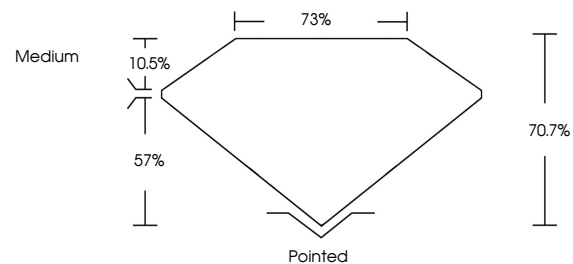

ELECTRONIC COPY

LG780693674
Report verification at igi.org

March 7, 2026
IGI Report Number **LG780693674**
Description **LABORATORY GROWN DIAMOND**
Shape and Cutting Style **PRINCESS CUT**
Measurements **8.04 X 7.95 X 5.62 MM**
GRADING RESULTS
Carat Weight **3.07 CARATS**
Color Grade **F**
Clarity Grade **VVS 2**

LABORATORY GROWN DIAMOND REPORT

March 7, 2026
IGI Report Number **LG780693674**
Description **LABORATORY GROWN DIAMOND**
Shape and Cutting Style **PRINCESS CUT**
Measurements **8.04 X 7.95 X 5.62 MM**

GRADING RESULTS

Carat Weight **3.07 CARATS**
Color Grade **F**
Clarity Grade **VVS 2**

ADDITIONAL GRADING INFORMATION

Polish **EXCELLENT**
Symmetry **EXCELLENT**
Fluorescence **NONE**
Inscription(s) **IGI LG780693674**

Comments: This Laboratory Grown Diamond was created by Chemical Vapor Deposition (CVD) growth process.
Type IIa

PROPORTIONS