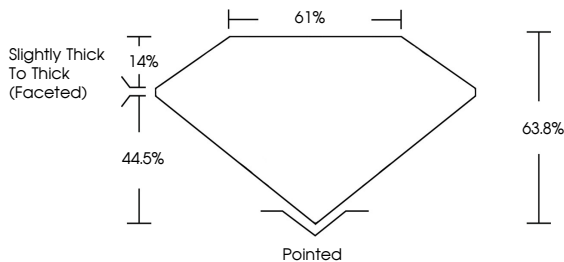

PROPORTIONS