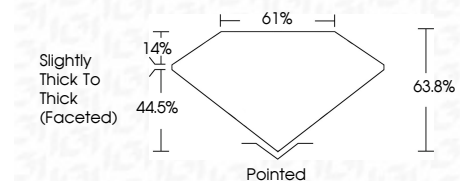

**ELECTRONIC COPY**

LG780692826  
Report verification at [igi.org](http://igi.org)

March 8, 2026  
IGI Report Number **LG780692826**  
Description **LABORATORY GROWN DIAMOND**  
Shape and Cutting Style **MARQUISE BRILLIANT**  
Measurements **10.46 X 5.36 X 3.42 MM**

**GRADING RESULTS**  
Carat Weight **1.08 CARAT**  
Color Grade **D**  
Clarity Grade **VS 2**

**ADDITIONAL GRADING INFORMATION**  
Polish **EXCELLENT**  
Symmetry **EXCELLENT**  
Fluorescence **NONE**  
Inscription(s) **IGI LG780692826**  
Comments: This Laboratory Grown Diamond was created by Chemical Vapor Deposition (CVD) growth process. Type IIa

March 8, 2026  
IGI Report No **LG780692826**  
**MARQUISE BRILLIANT**  
10.46 X 5.36 X 3.42 MM  
1.08 CARAT  
D  
VS 2  
63.8%  
61%  
Slightly Thick To Thick (Faceted)  
Pointed  
EXCELLENT  
EXCELLENT  
NONE  
IGI LG780692826  
Comments: This Laboratory Grown Diamond was created by Chemical Vapor Deposition (CVD) growth process. Type IIa

March 8, 2026  
IGI Report Number **LG780692826**  
Description **LABORATORY GROWN DIAMOND**  
Shape and Cutting Style **MARQUISE BRILLIANT**  
Measurements **10.46 X 5.36 X 3.42 MM**

**GRADING RESULTS**  
Carat Weight **1.08 CARAT**  
Color Grade **D**  
Clarity Grade **VS 2**