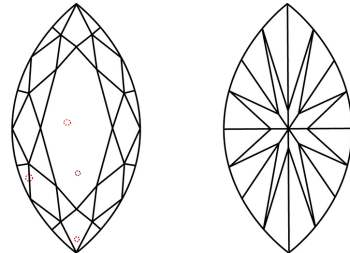

March 8, 2026  
IGI Report No **LG780692826**  
**MARQUISE BRILLIANT**  
10.46 X 5.36 X 3.42 MM  
1.08 CARAT  
D  
VS 2  
63.8%  
61%  
Slightly Thick To Thick (Faceted)  
Pointed  
EXCELLENT  
EXCELLENT  
NONE  
IGI LG780692826  
Comments: This Laboratory Grown Diamond was created by Chemical Vapor Deposition (CVD) growth process. Type IIa

March 8, 2026  
IGI Report Number **LG780692826**  
Description **LABORATORY GROWN DIAMOND**  
Shape and Cutting Style **MARQUISE BRILLIANT**  
Measurements **10.46 X 5.36 X 3.42 MM**

**GRADING RESULTS**  
Carat Weight **1.08 CARAT**  
Color Grade **D**  
Clarity Grade **VS 2**

**PROPORTIONS**

**CLARITY CHARACTERISTICS**

**KEY TO SYMBOLS**  
Red symbols indicate internal characteristics.  
Green symbols indicate external characteristics.

Sample Image Used

**COLOR**

D	E	F	G	H	I	J	Faint	Very Light	Light
---	---	---	---	---	---	---	-------	------------	-------