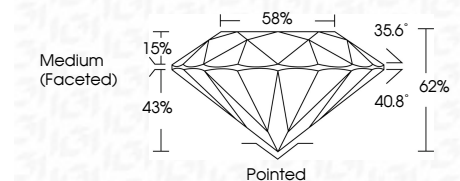

ELECTRONIC COPY

LG780687592
Report verification at igi.org

March 9, 2026
IGI Report Number **LG780687592**
Description **LABORATORY GROWN DIAMOND**
Shape and Cutting Style **ROUND BRILLIANT**
Measurements **6.37 - 6.40 X 3.96 MM**

GRADING RESULTS
Carat Weight **1.00 CARAT**
Color Grade **G**
Clarity Grade **VS 2**
Cut Grade **IDEAL**

ADDITIONAL GRADING INFORMATION
Polish **EXCELLENT**
Symmetry **EXCELLENT**
Fluorescence **NONE**
Inscription(s) **IGI LG780687592**
Comments: This Laboratory Grown Diamond was created by Chemical Vapor Deposition (CVD) growth process. Type IIa

March 9, 2026
IGI Report No **LG780687592**
ROUND BRILLIANT
6.37 - 6.40 X 3.96 MM
1.00 CARAT
Color Grade **G**
Clarity Grade **VS 2**
Cut Grade **IDEAL**
Depth **62%**
Table **15%**
Girdle **Medium (Faceted)**
Culet **Pointed**
Polish **EXCELLENT**
Symmetry **EXCELLENT**
Fluorescence **NONE**
Inscription(s) **IGI LG780687592**
Comments: This Laboratory Grown Diamond was created by Chemical Vapor Deposition (CVD) growth process. Type IIa

March 9, 2026
IGI Report Number **LG780687592**
Description **LABORATORY GROWN DIAMOND**
Shape and Cutting Style **ROUND BRILLIANT**
Measurements **6.37 - 6.40 X 3.96 MM**

GRADING RESULTS
Carat Weight **1.00 CARAT**
Color Grade **G**
Clarity Grade **VS 2**
Cut Grade **IDEAL**