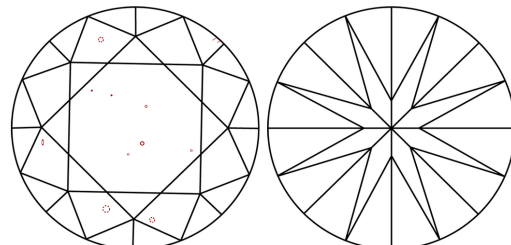

PROPORTIONS

Sample Image Used

CLARITY CHARACTERISTICS

KEY TO SYMBOLS
Red symbols indicate internal characteristics.
Green symbols indicate external characteristics.

COLOR

D	E	F	G	H	I	J	Faint	Very Light	Light
---	---	---	---	---	---	---	-------	------------	-------