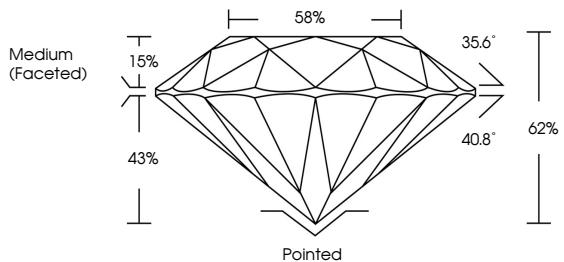

GRADING RESULTS
Carat Weight **1.00 CARAT**
Color Grade **G**
Clarity Grade **VS 2**
Cut Grade **IDEAL**

ADDITIONAL GRADING INFORMATION
Polish **EXCELLENT**
Symmetry **EXCELLENT**
Fluorescence **NONE**
Inscription(s) **IGI LG780687592**
Comments: This Laboratory Grown Diamond was created by Chemical Vapor Deposition (CVD) growth process. Type IIa

March 9, 2026
IGI Report No **LG780687592**
ROUND BRILLIANT
6.37 - 6.40 X 3.96 MM
1.00 CARAT
Color Grade **G**
Clarity Grade **VS 2**
Cut Grade **IDEAL**
Depth **62%**
Table **15%**
Girdle **Medium (Faceted)**
Culet **Pointed**
Polish **EXCELLENT**
Symmetry **EXCELLENT**
Fluorescence **NONE**
Inscription(s) **IGI LG780687592**
Comments: This Laboratory Grown Diamond was created by Chemical Vapor Deposition (CVD) growth process. Type IIa

March 9, 2026
IGI Report Number **LG780687592**
Description **LABORATORY GROWN DIAMOND**
Shape and Cutting Style **ROUND BRILLIANT**
Measurements **6.37 - 6.40 X 3.96 MM**

GRADING RESULTS
Carat Weight **1.00 CARAT**
Color Grade **G**
Clarity Grade **VS 2**
Cut Grade **IDEAL**

PROPORTIONS

Sample Image Used

CLARITY CHARACTERISTICS

KEY TO SYMBOLS
Red symbols indicate internal characteristics.
Green symbols indicate external characteristics.

COLOR

D	E	F	G	H	I	J	Faint	Very Light	Light
---	---	---	---	---	---	---	-------	------------	-------