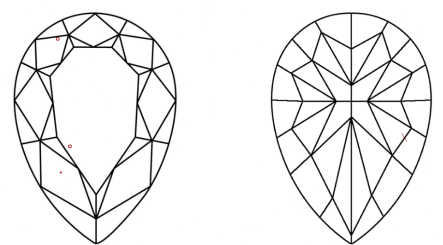

ELECTRONIC COPY

LG780680260
Report verification at igi.org

May 15, 2026
IGI Report Number **LG780680260**
Description **LABORATORY GROWN DIAMOND**
Shape and Cutting Style **PEAR MODIFIED BRILLIANT**
Measurements **11.17 X 6.72 X 4.58 MM**

May 15, 2026
IGI Report No **LG780680260**
PEAR MODIFIED BRILLIANT
Carat Weight **2.52 CARATS**
Color Grade **FANCY VIVID YELLOW**
Clarity Grade **VS 1**
Depth **68.2%**
Table **45%**
Girdle **Very Thick to Extremely Thick (Faceted)**
Culet **Pointed**
Polish **EXCELLENT**
Symmetry **EXCELLENT**
Fluorescence **NONE**
Inscription(s) **IGI LG780680260**
Comments: This Laboratory Grown Diamond was created by Chemical Vapor Deposition (CVD) growth process.

May 15, 2026
IGI Report Number **LG780680260**
Description **LABORATORY GROWN DIAMOND**
Shape and Cutting Style **PEAR MODIFIED BRILLIANT**
Measurements **11.17 X 6.72 X 4.58 MM**
GRADING RESULTS
Carat Weight **2.52 CARATS**
Color Grade **FANCY VIVID YELLOW**
Clarity Grade **VS 1**
ADDITIONAL GRADING INFORMATION
Polish **EXCELLENT**
Symmetry **EXCELLENT**
Fluorescence **NONE**
Inscription(s) **IGI LG780680260**
Comments: This Laboratory Grown Diamond was created by Chemical Vapor Deposition (CVD) growth process.

PROPORTIONS

Sample Image Used

CLARITY CHARACTERISTICS

KEY TO SYMBOLS
Red symbols indicate internal characteristics.
Green symbols indicate external characteristics.

COLOR

D	E	F	G	H	I	J	Faint	Very Light	Light
---	---	---	---	---	---	---	-------	------------	-------