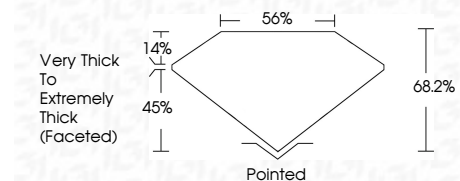

ELECTRONIC COPY

LG780680260
Report verification at igi.org

May 15, 2026
IGI Report Number **LG780680260**
Description **LABORATORY GROWN DIAMOND**
Shape and Cutting Style **PEAR MODIFIED BRILLIANT**
Measurements **11.17 X 6.72 X 4.58 MM**

GRADING RESULTS
Carat Weight **2.52 CARATS**
Color Grade **FANCY VIVID YELLOW**
Clarity Grade **VS 1**

ADDITIONAL GRADING INFORMATION
Polish **EXCELLENT**
Symmetry **EXCELLENT**
Fluorescence **NONE**
Inscription(s) **IGI LG780680260**
Comments: This Laboratory Grown Diamond was created by Chemical Vapor Deposition (CVD) growth process.

May 15, 2026
IGI Report No **LG780680260**
PEAR MODIFIED BRILLIANT
Carat Weight **2.52 CARATS**
Color Grade **FANCY VIVID YELLOW**
Clarity Grade **VS 1**
Depth **68.2%**
Table **45%**
Girdle **Very Thick to Extremely Thick (Faceted)**
Culet **Pointed**
Polish **EXCELLENT**
Symmetry **EXCELLENT**
Fluorescence **NONE**
Inscription(s) **IGI LG780680260**
Comments: This Laboratory Grown Diamond was created by Chemical Vapor Deposition (CVD) growth process.

May 15, 2026
IGI Report Number **LG780680260**
Description **LABORATORY GROWN DIAMOND**
Shape and Cutting Style **PEAR MODIFIED BRILLIANT**
Measurements **11.17 X 6.72 X 4.58 MM**
GRADING RESULTS
Carat Weight **2.52 CARATS**
Color Grade **FANCY VIVID YELLOW**
Clarity Grade **VS 1**
ADDITIONAL GRADING INFORMATION
Polish **EXCELLENT**
Symmetry **EXCELLENT**
Fluorescence **NONE**
Inscription(s) **IGI LG780680260**
Comments: This Laboratory Grown Diamond was created by Chemical Vapor Deposition (CVD) growth process.