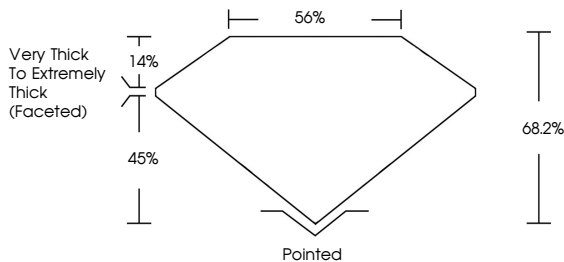

GRADING RESULTS
Carat Weight **2.52 CARATS**
Color Grade **FANCY VIVID YELLOW**
Clarity Grade **VS 1**

ADDITIONAL GRADING INFORMATION
Polish **EXCELLENT**
Symmetry **EXCELLENT**
Fluorescence **NONE**
Inscription(s) **IGI LG780680260**
Comments: This Laboratory Grown Diamond was created by Chemical Vapor Deposition (CVD) growth process.

May 15, 2026
IGI Report No **LG780680260**
PEAR MODIFIED BRILLIANT
Carat Weight **2.52 CARATS**
Color Grade **FANCY VIVID YELLOW**
Clarity Grade **VS 1**
Depth **68.2%**
Table **45%**
Girdle **Very Thick to Extremely Thick (Faceted)**
Culet **Pointed**
Polish **EXCELLENT**
Symmetry **EXCELLENT**
Fluorescence **NONE**
Inscription(s) **IGI LG780680260**
Comments: This Laboratory Grown Diamond was created by Chemical Vapor Deposition (CVD) growth process.

May 15, 2026
IGI Report Number **LG780680260**
Description **LABORATORY GROWN DIAMOND**
Shape and Cutting Style **PEAR MODIFIED BRILLIANT**
Measurements **11.17 X 6.72 X 4.58 MM**
GRADING RESULTS
Carat Weight **2.52 CARATS**
Color Grade **FANCY VIVID YELLOW**
Clarity Grade **VS 1**
ADDITIONAL GRADING INFORMATION
Polish **EXCELLENT**
Symmetry **EXCELLENT**
Fluorescence **NONE**
Inscription(s) **IGI LG780680260**
Comments: This Laboratory Grown Diamond was created by Chemical Vapor Deposition (CVD) growth process.

PROPORTIONS

Sample Image Used

CLARITY CHARACTERISTICS

KEY TO SYMBOLS
Red symbols indicate internal characteristics.
Green symbols indicate external characteristics.

COLOR

D	E	F	G	H	I	J	Faint	Very Light	Light
---	---	---	---	---	---	---	-------	------------	-------