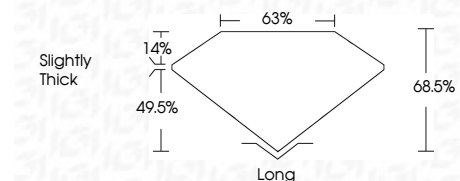

ELECTRONIC COPY

LG780677863
Report verification at igi.org

May 4, 2026
IGI Report Number **LG780677863**
Description **LABORATORY GROWN DIAMOND**
Shape and Cutting Style **EMERALD CUT**
Measurements **9.60 X 6.82 X 4.67 MM**

GRADING RESULTS
Carat Weight **3.03 CARATS**
Color Grade **F**
Clarity Grade **VS 1**

ADDITIONAL GRADING INFORMATION
Polish **EXCELLENT**
Symmetry **EXCELLENT**
Fluorescence **NONE**
Inscription(s) **IGI LG780677863**
Comments: This Laboratory Grown Diamond was created by Chemical Vapor Deposition (CVD) growth process. Type IIa

May 4, 2026
IGI Report No LG780677863
EMERALD CUT
3.03 CARATS **F**
Carat Weight **3.03**
Color Grade **F**
Clarity Grade **VS 1**
Depth **68.5%**
Table **63%**
Girdle **Slightly Thick**
Culet **Long**
Polish **EXCELLENT**
Symmetry **EXCELLENT**
Fluorescence **NONE**
Inscription(s) **IGI LG780677863**
Comments: This Laboratory Grown Diamond was created by Chemical Vapor Deposition (CVD) growth process. Type IIa

LABORATORY GROWN DIAMOND REPORT

May 4, 2026
IGI Report Number **LG780677863**
Description **LABORATORY GROWN DIAMOND**
Shape and Cutting Style **EMERALD CUT**
Measurements **9.60 X 6.82 X 4.67 MM**

GRADING RESULTS
Carat Weight **3.03 CARATS**
Color Grade **F**
Clarity Grade **VS 1**