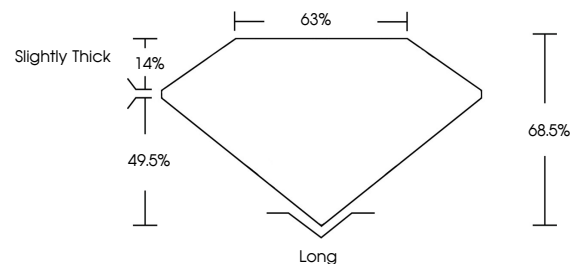

May 4, 2026
IGI Report No LG780677863
EMERALD CUT
3.03 CARATS **F**
Carat Weight **3.03**
Color Grade **F**
Clarity Grade **VS 1**
Depth **68.5%**
Table **63%**
Girdle **Slightly Thick**
Culet **Long**
Polish **EXCELLENT**
Symmetry **EXCELLENT**
Fluorescence **NONE**
Inscription(s) **IGI LG780677863**
Comments: This Laboratory Grown Diamond was created by Chemical Vapor Deposition (CVD) growth process. Type IIa

LABORATORY GROWN DIAMOND REPORT

May 4, 2026
IGI Report Number **LG780677863**
Description **LABORATORY GROWN DIAMOND**
Shape and Cutting Style **EMERALD CUT**
Measurements **9.60 X 6.82 X 4.67 MM**

GRADING RESULTS
Carat Weight **3.03 CARATS**
Color Grade **F**
Clarity Grade **VS 1**

PROPORTIONS

CLARITY CHARACTERISTICS

KEY TO SYMBOLS

Red symbols indicate internal characteristics.
Green symbols indicate external characteristics.

COLOR

D E F G H I J Faint Very Light Light

CLARITY

| FL | IF | VS ¹⁻² | VS ¹⁻² | SI ¹⁻² | I ¹⁻³ |
|----------|---------------------|-----------------------------|------------------------|-------------------|------------------|
| Flawless | Internally Flawless | Very Very Slightly Included | Very Slightly Included | Slightly Included | Included |