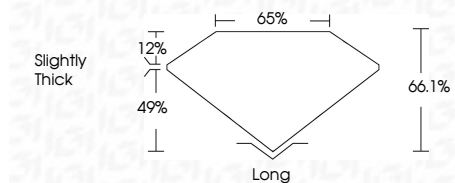

ELECTRONIC COPY

LG780663591
Report verification at igi.org

April 25, 2026
IGI Report Number **LG780663591**
Description **LABORATORY GROWN DIAMOND**
Shape and Cutting Style **EMERALD CUT**
Measurements **11.33 X 8.05 X 5.32 MM**

GRADING RESULTS
Carat Weight **4.93 CARATS**
Color Grade **D**
Clarity Grade **FLAWLESS**

ADDITIONAL GRADING INFORMATION
Polish **EXCELLENT**
Symmetry **EXCELLENT**
Fluorescence **NONE**
Inscription(s) **IGI LG780663591**
Comments: As Grown - No indication of post-growth treatment.
This Laboratory Grown Diamond was created by High Pressure High Temperature (HPHT) growth process.
Type II

April 25, 2026
IGI Report No. LG780663591
EMERALD CUT
4.93 CARATS
D
11.33 X 8.05 X 5.32 MM
Color Grade **FLAWLESS**
Depth 66.1%
Table 65%
Girdle Slightly Thick
Culet Long
Polish **EXCELLENT**
Symmetry **EXCELLENT**
Fluorescence **NONE**
Inscription(s) IGI LG780663591
Comments: As Grown - No indication of post-growth treatment.
This Laboratory Grown Diamond was created by High Pressure High Temperature (HPHT) growth process.
Type II

April 25, 2026
IGI Report Number **LG780663591**
Description **LABORATORY GROWN DIAMOND**
Shape and Cutting Style **EMERALD CUT**
Measurements **11.33 X 8.05 X 5.32 MM**

GRADING RESULTS
Carat Weight **4.93 CARATS**
Color Grade **D**
Clarity Grade **FLAWLESS**