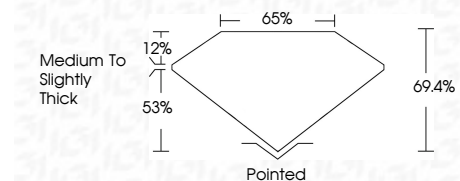

ELECTRONIC COPY

LG780657128
Report verification at igi.org

March 13, 2026
IGI Report Number **LG780657128**
Description **LABORATORY GROWN DIAMOND**
Shape and Cutting Style **CUT CORNERED
RECTANGULAR MODIFIED
BRILLIANT**
Measurements **9.10 X 6.08 X 4.22 MM**

GRADING RESULTS

Carat Weight **2.11 CARATS**
Color Grade **FANCY VIVID GREEN**
Clarity Grade **VS 1**

ADDITIONAL GRADING INFORMATION

Polish **EXCELLENT**
Symmetry **EXCELLENT**
Fluorescence **NONE**
Inscription(s) **IGI LG780657128**
Comments: This Laboratory Grown Diamond was created by Chemical Vapor Deposition (CVD) growth process. Indications of post-growth treatment.

March 13, 2026
IGI Report No LG780657128
CUT CORNERED RECT. MODIFIED BRILLIANT
9.10 X 6.08 X 4.22 MM
2.11 CARATS
FANCY VIVID GREEN
VS 1
69.4%
12%
53%
Medium to Slightly Thick
Pointed
EXCELLENT
EXCELLENT
NONE
IGI LG780657128
Comments: This Laboratory Grown Diamond was created by Chemical Vapor Deposition (CVD) growth process. Indications of post-growth treatment.

GRADING RESULTS

Carat Weight **2.11 CARATS**
Color Grade **FANCY VIVID GREEN**
Clarity Grade **VS 1**

ADDITIONAL GRADING INFORMATION

Polish **EXCELLENT**
Symmetry **EXCELLENT**
Fluorescence **NONE**
Inscription(s) **IGI LG780657128**