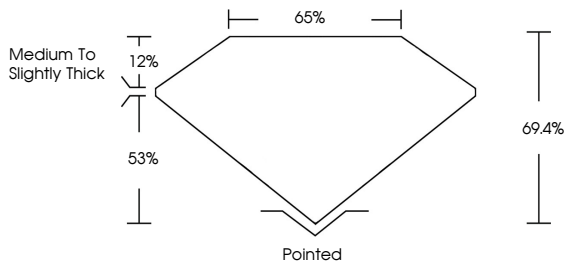

GRADING RESULTS

Carat Weight **2.11 CARATS**
Color Grade **FANCY VIVID GREEN**
Clarity Grade **VS 1**

ADDITIONAL GRADING INFORMATION

Polish **EXCELLENT**
Symmetry **EXCELLENT**
Fluorescence **NONE**
Inscription(s) **IGI LG780657128**

Comments: This Laboratory Grown Diamond was created by Chemical Vapor Deposition (CVD) growth process. Indications of post-growth treatment.

PROPORTIONS

CLARITY CHARACTERISTICS

KEY TO SYMBOLS

Red symbols indicate internal characteristics.
Green symbols indicate external characteristics.