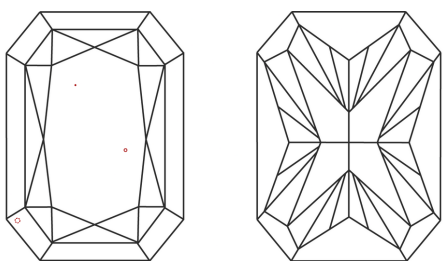

CLARITY CHARACTERISTICS

KEY TO SYMBOLS

Red symbols indicate internal characteristics.
Green symbols indicate external characteristics.