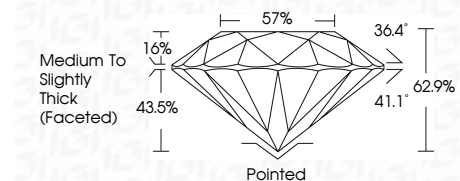

ELECTRONIC COPY

LG780650176
Report verification at igi.org

March 10, 2026
IGI Report Number **LG780650176**
Description **LABORATORY GROWN DIAMOND**
Shape and Cutting Style **ROUND BRILLIANT**
Measurements **7.30 - 7.38 X 4.61 MM**

GRADING RESULTS
Carat Weight **1.52 CARAT**
Color Grade **D**
Clarity Grade **VS 1**
Cut Grade **EXCELLENT**

ADDITIONAL GRADING INFORMATION
Polish **EXCELLENT**
Symmetry **EXCELLENT**
Fluorescence **NONE**
Inscription(s) **IGI LG780650176**
Comments: This Laboratory Grown Diamond was created by Chemical Vapor Deposition (CVD) growth process. Type IIa

March 10, 2026
IGI Report No LG780650176
ROUND BRILLIANT
7.30 - 7.38 X 4.61 MM
1.52 CARAT
Color Grade **D**
Clarity Grade **VS 1**
Depth **62.9%**
Table **57%**
Girdle **Medium To Slightly Thick (Faceted)**
Culet **Pointed**
Polish **EXCELLENT**
Symmetry **EXCELLENT**
Fluorescence **NONE**
Inscription(s) **IGI LG780650176**
Comments: This Laboratory Grown Diamond was created by Chemical Vapor Deposition (CVD) growth process. Type IIa

March 10, 2026
IGI Report Number **LG780650176**
Description **LABORATORY GROWN DIAMOND**
Shape and Cutting Style **ROUND BRILLIANT**
Measurements **7.30 - 7.38 X 4.61 MM**

GRADING RESULTS
Carat Weight **1.52 CARAT**
Color Grade **D**
Clarity Grade **VS 1**
Cut Grade **EXCELLENT**