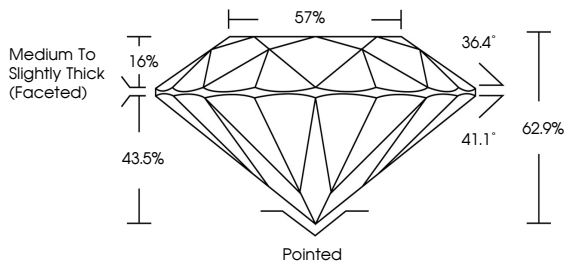

PROPORTIONS