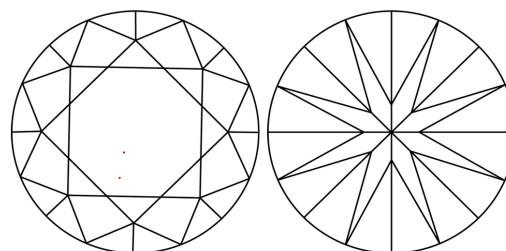

CLARITY CHARACTERISTICS

KEY TO SYMBOLS

Red symbols indicate internal characteristics.
Green symbols indicate external characteristics.