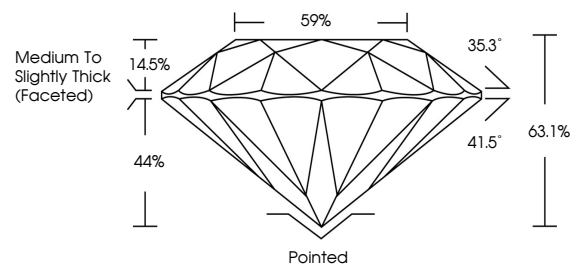

PROPORTIONS