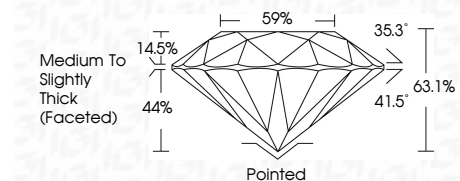

ELECTRONIC COPY

LG780647582
Report verification at igi.org

March 11, 2026
IGI Report Number **LG780647582**
Description **LABORATORY GROWN DIAMOND**
Shape and Cutting Style **ROUND BRILLIANT**
Measurements **7.32 - 7.37 X 4.63 MM**

GRADING RESULTS
Carat Weight **1.57 CARAT**
Color Grade **E**
Clarity Grade **VVS 2**
Cut Grade **EXCELLENT**

ADDITIONAL GRADING INFORMATION
Polish **EXCELLENT**
Symmetry **EXCELLENT**
Fluorescence **NONE**
Inscription(s) **IGI LG780647582**
Comments: This Laboratory Grown Diamond was created by Chemical Vapor Deposition (CVD) growth process. Type IIa

March 11, 2026
IGI Report No LG780647582
ROUND BRILLIANT
7.32 - 7.37 X 4.63 MM
1.57 CARAT
E
VVS 2
EXCELLENT
63.1%
59%
Medium To Slightly Thick (Faceted)
Pointed
EXCELLENT
EXCELLENT
NONE
IGI LG780647582
Comments: This Laboratory Grown Diamond was created by Chemical Vapor Deposition (CVD) growth process. Type IIa

GRADING RESULTS
Carat Weight **1.57 CARAT**
Color Grade **E**
Clarity Grade **VVS 2**
Cut Grade **EXCELLENT**

ADDITIONAL GRADING INFORMATION
Polish **EXCELLENT**
Symmetry **EXCELLENT**
Fluorescence **NONE**
Inscription(s) **IGI LG780647582**