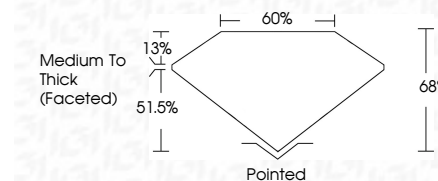

ELECTRONIC COPY

LG780638121
Report verification at igi.org

March 5, 2026
IGI Report Number **LG780638121**
Description **LABORATORY GROWN DIAMOND**
Shape and Cutting Style **CUSHION MODIFIED BRILLIANT**
Measurements **8.95 X 6.65 X 4.52 MM**

GRADING RESULTS
Carat Weight **2.06 CARATS**
Color Grade **D**
Clarity Grade **VVS 2**

ADDITIONAL GRADING INFORMATION
Polish **EXCELLENT**
Symmetry **EXCELLENT**
Fluorescence **NONE**
Inscription(s) **IGI LG780638121**
Comments: This Laboratory Grown Diamond was created by Chemical Vapor Deposition (CVD) growth process. Type IIa

March 5, 2026
IGI Report No **LG780638121**
CUSHION MODIFIED BRILLIANT
8.95 X 6.65 X 4.52 MM
2.06 CARATS
D
VVS 2
68%
51.5%
Medium To Thick (Faceted)
Pointed
EXCELLENT
EXCELLENT
NONE
IGI LG780638121
Comments: This Laboratory Grown Diamond was created by Chemical Vapor Deposition (CVD) growth process. Type IIa

LABORATORY GROWN DIAMOND REPORT

March 5, 2026
IGI Report Number **LG780638121**
Description **LABORATORY GROWN DIAMOND**
Shape and Cutting Style **CUSHION MODIFIED BRILLIANT**
Measurements **8.95 X 6.65 X 4.52 MM**

GRADING RESULTS
Carat Weight **2.06 CARATS**
Color Grade **D**
Clarity Grade **VVS 2**

ADDITIONAL GRADING INFORMATION
Polish **EXCELLENT**
Symmetry **EXCELLENT**
Fluorescence **NONE**
Inscription(s) **IGI LG780638121**

Comments: This Laboratory Grown Diamond was created by Chemical Vapor Deposition (CVD) growth process. Type IIa