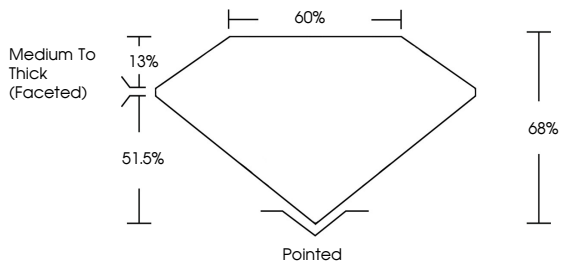

PROPORTIONS