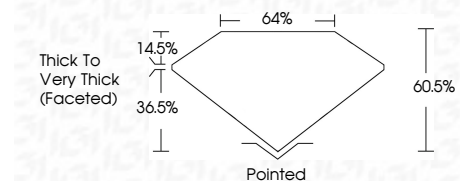

ELECTRONIC COPY

LG780617307
Report verification at igi.org

March 16, 2026
IGI Report Number **LG780617307**
Description **LABORATORY GROWN DIAMOND**
Shape and Cutting Style **SQUARE CUSHION MODIFIED BRILLIANT**

Measurements **11.84 X 11.24 X 6.80 MM**

GRADING RESULTS

Carat Weight **8.14 CARATS**
Color Grade **I**
Clarity Grade **VS 1**

ADDITIONAL GRADING INFORMATION

Polish **EXCELLENT**
Symmetry **EXCELLENT**
Fluorescence **NONE**
Inscription(s) **IGI LG780617307**
Comments: This Laboratory Grown Diamond was created by Chemical Vapor Deposition (CVD) growth process. Type IIa

March 16, 2026
IGI Report No LG780617307
SQUARE CUSHION MODIFIED BRILLIANT
11.84 X 11.24 X 6.80 MM
Carat Weight **8.14 CARATS**
Color Grade **I**
Clarity Grade **VS 1**
Depth **60.5%**
Table **36.5%**
Girdle **Thick to Very Thick (Faceted)**
Culet **Pointed**
Polish **EXCELLENT**
Symmetry **EXCELLENT**
Fluorescence **NONE**
Inscription(s) **IGI LG780617307**
Comments: This Laboratory Grown Diamond was created by Chemical Vapor Deposition (CVD) growth process. Type IIa

GRADING RESULTS

Carat Weight **8.14 CARATS**
Color Grade **I**
Clarity Grade **VS 1**

ADDITIONAL GRADING INFORMATION

Polish **EXCELLENT**
Symmetry **EXCELLENT**
Fluorescence **NONE**
Inscription(s) **IGI LG780617307**