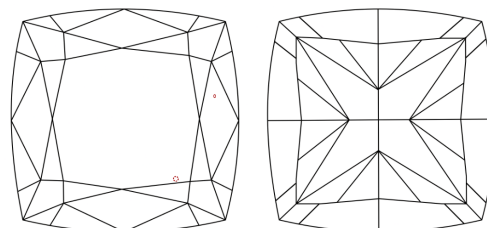

GRADING RESULTS

Carat Weight **8.14 CARATS**
Color Grade **I**
Clarity Grade **VS 1**

ADDITIONAL GRADING INFORMATION

Polish **EXCELLENT**
Symmetry **EXCELLENT**
Fluorescence **NONE**
Inscription(s) **IGI LG780617307**

Comments: This Laboratory Grown Diamond was created by Chemical Vapor Deposition (CVD) growth process. Type IIa

PROPORTIONS

Sample Image Used

CLARITY CHARACTERISTICS

KEY TO SYMBOLS

Red symbols indicate internal characteristics.
Green symbols indicate external characteristics.