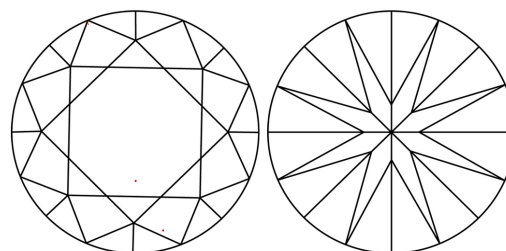

CLARITY CHARACTERISTICS

KEY TO SYMBOLS

Red symbols indicate internal characteristics.
Green symbols indicate external characteristics.