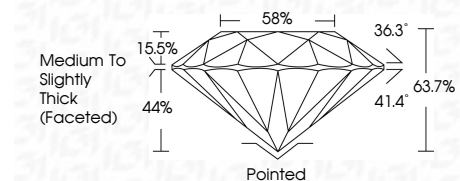

ELECTRONIC COPY

LG779659749
Report verification at igi.org

March 10, 2026
IGI Report Number **LG779659749**
Description **LABORATORY GROWN DIAMOND**
Shape and Cutting Style **ROUND BRILLIANT**
Measurements **7.89 - 7.92 X 5.04 MM**

GRADING RESULTS
Carat Weight **1.96 CARAT**
Color Grade **G**
Clarity Grade **VVS 2**
Cut Grade **EXCELLENT**

ADDITIONAL GRADING INFORMATION
Polish **EXCELLENT**
Symmetry **EXCELLENT**
Fluorescence **NONE**
Inscription(s) **(IGI) LG779659749**
Comments: This Laboratory Grown Diamond was created by Chemical Vapor Deposition (CVD) growth process. Type IIa

March 10, 2026
IGI Report No **LG779659749**
ROUND BRILLIANT
Carat Weight **1.96 CARAT**
Color Grade **G**
Clarity Grade **VVS 2**
Cut Grade **EXCELLENT**
Depth **44%**
Table **58%**
Girdle **Medium To Slightly Thick (Faceted)**
Culet **Pointed**
Polish **EXCELLENT**
Symmetry **EXCELLENT**
Fluorescence **NONE**
Inscription(s) **(IGI) LG779659749**
Comments: This Laboratory Grown Diamond was created by Chemical Vapor Deposition (CVD) growth process. Type IIa

GRADING RESULTS
Carat Weight **1.96 CARAT**
Color Grade **G**
Clarity Grade **VVS 2**
Cut Grade **EXCELLENT**

ADDITIONAL GRADING INFORMATION
Polish **EXCELLENT**
Symmetry **EXCELLENT**
Fluorescence **NONE**
Inscription(s) **(IGI) LG779659749**