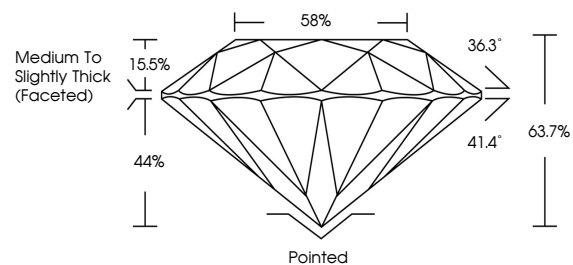

PROPORTIONS