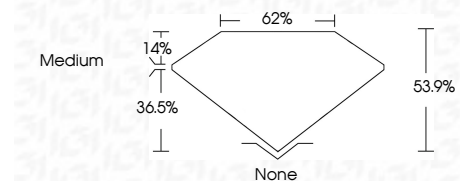

**ELECTRONIC COPY**

LG779635424  
Report verification at [igi.org](http://igi.org)

March 5, 2026  
IGI Report Number **LG779635424**  
Description **LABORATORY GROWN DIAMOND**  
Shape and Cutting Style **MODIFIED PEAR STEP CUT**  
Measurements **20.62 X 8.59 X 4.63 MM**

**GRADING RESULTS**  
Carat Weight **5.49 CARATS**  
Color Grade **F**  
Clarity Grade **VVS 2**

**ADDITIONAL GRADING INFORMATION**  
Polish **EXCELLENT**  
Symmetry **EXCELLENT**  
Fluorescence **NONE**  
Inscription(s) **IGI LG779635424**  
Comments: This Laboratory Grown Diamond was created by Chemical Vapor Deposition (CVD) growth process. Type IIa

March 5, 2026  
IGI Report No LG779635424  
**MODIFIED PEAR STEP CUT**  
20.62 X 8.59 X 4.63 MM  
5.49 CARATS  
F  
VVS 2  
53.9%  
62%  
Medium  
None  
EXCELLENT  
EXCELLENT  
NONE  
IGI LG779635424  
Comments: This Laboratory Grown Diamond was created by Chemical Vapor Deposition (CVD) growth process. Type IIa

March 5, 2026  
IGI Report Number **LG779635424**  
Description **LABORATORY GROWN DIAMOND**  
Shape and Cutting Style **MODIFIED PEAR STEP CUT**  
Measurements **20.62 X 8.59 X 4.63 MM**

**GRADING RESULTS**  
Carat Weight **5.49 CARATS**  
Color Grade **F**  
Clarity Grade **VVS 2**