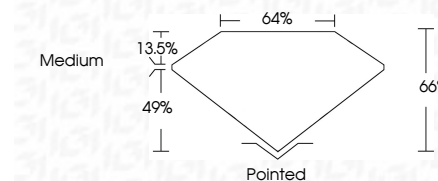

ELECTRONIC COPY

LG779634360
Report verification at igi.org

March 6, 2026
IGI Report Number **LG779634360**
Description **LABORATORY GROWN DIAMOND**
Shape and Cutting Style **SQUARE EMERALD CUT**
Measurements **5.72 X 5.61 X 3.70 MM**

GRADING RESULTS
Carat Weight **1.03 CARAT**
Color Grade **D**
Clarity Grade **VVS 1**

ADDITIONAL GRADING INFORMATION
Polish **EXCELLENT**
Symmetry **EXCELLENT**
Fluorescence **NONE**
Inscription(s) **IGI LG779634360**
Comments: As Grown - No indication of post-growth treatment.
This Laboratory Grown Diamond was created by High Pressure High Temperature (HPHT) growth process.
Type II

March 6, 2026
IGI Report No LG779634360
SQUARE EMERALD CUT
Carat Weight **1.03 CARAT**
Color Grade **D**
Clarity Grade **VVS 1**
Depth **49%**
Table **66%**
Girdle **Medium**
Culet **Pointed**
Polish **EXCELLENT**
Symmetry **EXCELLENT**
Fluorescence **NONE**
Inscription(s) **IGI LG779634360**
Comments: As Grown - No indication of post-growth treatment.
This Laboratory Grown Diamond was created by High Pressure High Temperature (HPHT) growth process.
Type II

March 6, 2026
IGI Report Number **LG779634360**
Description **LABORATORY GROWN DIAMOND**
Shape and Cutting Style **SQUARE EMERALD CUT**
Measurements **5.72 X 5.61 X 3.70 MM**

GRADING RESULTS
Carat Weight **1.03 CARAT**
Color Grade **D**
Clarity Grade **VVS 1**