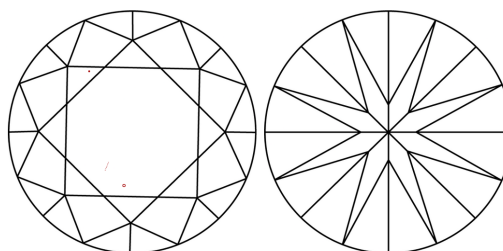

CLARITY CHARACTERISTICS

KEY TO SYMBOLS

Red symbols indicate internal characteristics.
Green symbols indicate external characteristics.