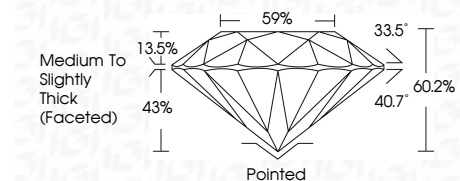

ELECTRONIC COPY

LG779629057
Report verification at igi.org

March 9, 2026
IGI Report Number **LG779629057**
Description **LABORATORY GROWN DIAMOND**
Shape and Cutting Style **ROUND BRILLIANT**
Measurements **6.66 - 6.70 X 4.02 MM**

GRADING RESULTS

Carat Weight **1.10 CARAT**
Color Grade **G**
Clarity Grade **VS 1**
Cut Grade **IDEAL**

ADDITIONAL GRADING INFORMATION

Polish **EXCELLENT**
Symmetry **EXCELLENT**
Fluorescence **NONE**
Inscription(s) **(IGI) LG779629057**
Comments: This Laboratory Grown Diamond was created by Chemical Vapor Deposition (CVD) growth process. Type IIa

March 9, 2026
IGI Report No **LG779629057**
ROUND BRILLIANT
6.66 - 6.70 X 4.02 MM
Carat Weight **1.10 CARAT**
Color Grade **G**
Clarity Grade **VS 1**
Cut Grade **IDEAL**
Depth **60.2%**
Table **59%**
Girdle **Medium To Slightly Thick (Faceted)**
Culet **Pointed**
Polish **EXCELLENT**
Symmetry **EXCELLENT**
Fluorescence **NONE**
Inscription(s) **(IGI) LG779629057**
Comments: This Laboratory Grown Diamond was created by Chemical Vapor Deposition (CVD) growth process. Type IIa

LABORATORY GROWN DIAMOND REPORT

March 9, 2026
IGI Report Number **LG779629057**
Description **LABORATORY GROWN DIAMOND**
Shape and Cutting Style **ROUND BRILLIANT**
Measurements **6.66 - 6.70 X 4.02 MM**