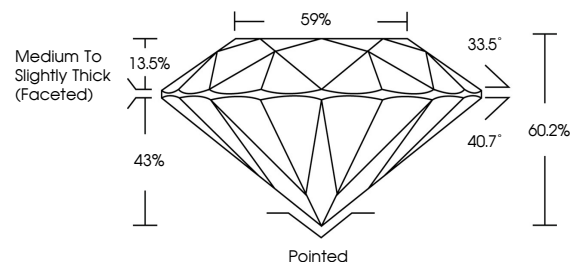

March 9, 2026
IGI Report No **LG779629057**
ROUND BRILLIANT
6.66 - 6.70 X 4.02 MM
Carat Weight **1.10 CARAT**
Color Grade **G**
Clarity Grade **VS 1**
Cut Grade **IDEAL**
Depth **60.2%**
Table **59%**
Girdle **Medium To Slightly Thick (Faceted)**
Culet **Pointed**
Polish **EXCELLENT**
Symmetry **EXCELLENT**
Fluorescence **NONE**
Inscription(s) **(IGI) LG779629057**
Comments: This Laboratory Grown Diamond was created by Chemical Vapor Deposition (CVD) growth process. Type IIa

LABORATORY GROWN DIAMOND REPORT

March 9, 2026
IGI Report Number **LG779629057**
Description **LABORATORY GROWN DIAMOND**
Shape and Cutting Style **ROUND BRILLIANT**
Measurements **6.66 - 6.70 X 4.02 MM**

GRADING RESULTS

Carat Weight **1.10 CARAT**
Color Grade **G**
Clarity Grade **VS 1**
Cut Grade **IDEAL**

ADDITIONAL GRADING INFORMATION

Polish **EXCELLENT**
Symmetry **EXCELLENT**
Fluorescence **NONE**
Inscription(s) **(IGI) LG779629057**

Comments: This Laboratory Grown Diamond was created by Chemical Vapor Deposition (CVD) growth process. Type IIa

PROPORTIONS

CLARITY CHARACTERISTICS

KEY TO SYMBOLS

Red symbols indicate internal characteristics.
Green symbols indicate external characteristics.