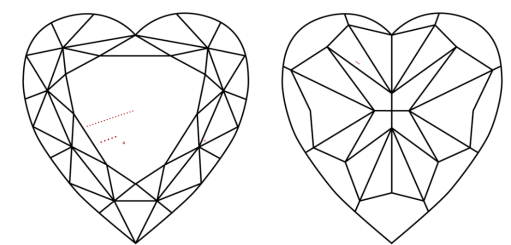

March 10, 2026  
IGI Report No **LG778692461**  
**HEART MODIFIED BRILLIANT**  
10.95 X 12.08 X 6.51 MM  
6.66 CARATS  
FANCY VIVID YELLOW  
VS 2  
63.9%  
Slightly Thick To Thick (Faceted)  
Pointed  
EXCELLENT  
EXCELLENT  
NONE  
IGI LG778692461  
Comments: This Laboratory Grown Diamond was created by Chemical Vapor Deposition (CVD) growth process.

March 10, 2026  
IGI Report Number **LG778692461**  
Description **LABORATORY GROWN DIAMOND**  
Shape and Cutting Style **HEART MODIFIED BRILLIANT**  
Measurements **10.95 X 12.08 X 6.51 MM**  
**GRADING RESULTS**  
Carat Weight **6.66 CARATS**  
Color Grade **FANCY VIVID YELLOW**  
Clarity Grade **VS 2**  
**ADDITIONAL GRADING INFORMATION**  
Polish **EXCELLENT**  
Symmetry **EXCELLENT**  
Fluorescence **NONE**  
Inscription(s) **IGI LG778692461**  
Comments: This Laboratory Grown Diamond was created by Chemical Vapor Deposition (CVD) growth process.

**PROPORTIONS**

Sample Image Used

**CLARITY CHARACTERISTICS**

**KEY TO SYMBOLS**  
Red symbols indicate internal characteristics.  
Green symbols indicate external characteristics.

**COLOR**

D	E	F	G	H	I	J	Faint	Very Light	Light
---	---	---	---	---	---	---	-------	------------	-------