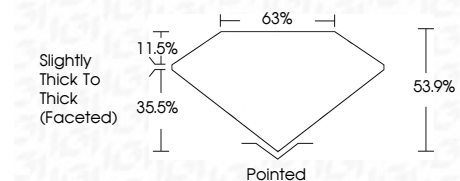

**ELECTRONIC COPY**

LG778692461  
Report verification at igi.org

March 10, 2026  
IGI Report Number **LG778692461**  
Description **LABORATORY GROWN DIAMOND**  
Shape and Cutting Style **HEART MODIFIED BRILLIANT**  
Measurements **10.95 X 12.08 X 6.51 MM**

**GRADING RESULTS**  
Carat Weight **6.66 CARATS**  
Color Grade **FANCY VIVID YELLOW**  
Clarity Grade **VS 2**

**ADDITIONAL GRADING INFORMATION**  
Polish **EXCELLENT**  
Symmetry **EXCELLENT**  
Fluorescence **NONE**  
Inscription(s) **IGI LG778692461**  
Comments: This Laboratory Grown Diamond was created by Chemical Vapor Deposition (CVD) growth process.

March 10, 2026  
IGI Report No **LG778692461**  
**HEART MODIFIED BRILLIANT**  
10.95 X 12.08 X 6.51 MM  
6.66 CARATS  
FANCY VIVID YELLOW  
VS 2  
63.9%  
Slightly Thick To Thick (Faceted)  
Pointed  
EXCELLENT  
EXCELLENT  
NONE  
IGI LG778692461  
Comments: This Laboratory Grown Diamond was created by Chemical Vapor Deposition (CVD) growth process.

March 10, 2026  
IGI Report Number **LG778692461**  
Description **LABORATORY GROWN DIAMOND**  
Shape and Cutting Style **HEART MODIFIED BRILLIANT**  
Measurements **10.95 X 12.08 X 6.51 MM**  
**GRADING RESULTS**  
Carat Weight **6.66 CARATS**  
Color Grade **FANCY VIVID YELLOW**  
Clarity Grade **VS 2**  
**ADDITIONAL GRADING INFORMATION**  
Polish **EXCELLENT**  
Symmetry **EXCELLENT**  
Fluorescence **NONE**  
Inscription(s) **IGI LG778692461**  
Comments: This Laboratory Grown Diamond was created by Chemical Vapor Deposition (CVD) growth process.