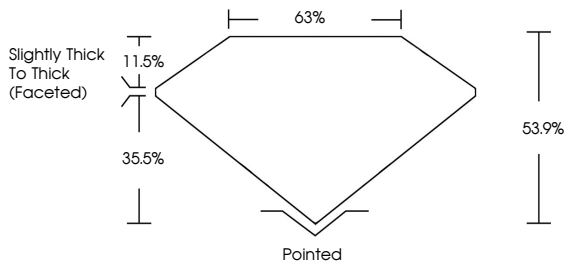

PROPORTIONS