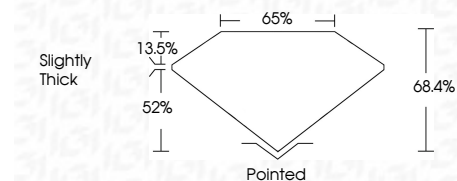

ELECTRONIC COPY

LG778684251
Report verification at igi.org

March 3, 2026
IGI Report Number **LG778684251**
Description **LABORATORY GROWN DIAMOND**
Shape and Cutting Style **CUT CORNERED
RECTANGULAR MODIFIED
BRILLIANT**

Measurements **11.28 X 7.84 X 5.36 MM**

GRADING RESULTS

Carat Weight **4.10 CARATS**
Color Grade **E**
Clarity Grade **VVS 2**

ADDITIONAL GRADING INFORMATION

Polish **EXCELLENT**
Symmetry **EXCELLENT**
Fluorescence **NONE**
Inscription(s) **(IGI) LG778684251**
Comments: This Laboratory Grown Diamond was created by Chemical Vapor Deposition (CVD) growth process. Type IIa

March 3, 2026
IGI Report No LG778684251
CUT CORNERED RECT. MODIFIED BRILLIANT
4.10 CARATS
E
VVS 2
68.4%
52%
Slightly Thick
Pointed
EXCELLENT
EXCELLENT
NONE
(IGI) LG778684251
Comments: This Laboratory Grown Diamond was created by Chemical Vapor Deposition (CVD) growth process. Type IIa

LABORATORY GROWN DIAMOND REPORT

March 3, 2026
IGI Report Number **LG778684251**
Description **LABORATORY GROWN DIAMOND**
Shape and Cutting Style **CUT CORNERED RECTANGULAR
MODIFIED BRILLIANT**
Measurements **11.28 X 7.84 X 5.36 MM**