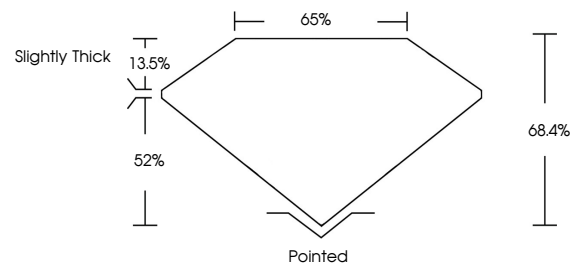

Measurements **11.28 X 7.84 X 5.36 MM**

GRADING RESULTS

Carat Weight **4.10 CARATS**
Color Grade **E**
Clarity Grade **VVS 2**

ADDITIONAL GRADING INFORMATION

Polish **EXCELLENT**
Symmetry **EXCELLENT**
Fluorescence **NONE**
Inscription(s) **(IGI) LG778684251**
Comments: This Laboratory Grown Diamond was created by Chemical Vapor Deposition (CVD) growth process. Type IIa

GRADING RESULTS

Carat Weight **4.10 CARATS**
Color Grade **E**
Clarity Grade **VVS 2**

ADDITIONAL GRADING INFORMATION

Polish **EXCELLENT**
Symmetry **EXCELLENT**
Fluorescence **NONE**
Inscription(s) **(IGI) LG778684251**

Comments: This Laboratory Grown Diamond was created by Chemical Vapor Deposition (CVD) growth process. Type IIa

PROPORTIONS

CLARITY CHARACTERISTICS

KEY TO SYMBOLS

Red symbols indicate internal characteristics.
Green symbols indicate external characteristics.