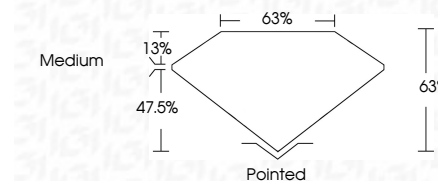

ELECTRONIC COPY

LG778679869
Report verification at igi.org

February 25, 2026
IGI Report Number **LG778679869**
Description **LABORATORY GROWN DIAMOND**

Shape and Cutting Style **CUT CORNERED
RECTANGULAR MODIFIED
BRILLIANT**

Measurements **8.81 X 5.60 X 3.53 MM**

GRADING RESULTS

Carat Weight **1.51 CARAT**
Color Grade **D**
Clarity Grade **VVS 2**

ADDITIONAL GRADING INFORMATION

Polish **EXCELLENT**
Symmetry **EXCELLENT**
Fluorescence **NONE**
Inscription(s) **(IGI) LG778679869**
Comments: This Laboratory Grown Diamond was created by Chemical Vapor Deposition (CVD) growth process. Type IIa

February 25, 2026
IGI Report No **LG778679869**
CUT CORNERED RECT. MODIFIED BRILLIANT
8.81 X 5.60 X 3.53 MM
Carat Weight **1.51 CARAT**
Color Grade **D**
Clarity Grade **VVS 2**
Depth **63%**
Table **47.5%**
Girdle **Medium**
Culet **Pointed**
Polish **EXCELLENT**
Symmetry **EXCELLENT**
Fluorescence **NONE**
Inscription(s) **(IGI) LG778679869**
Comments: This Laboratory Grown Diamond was created by Chemical Vapor Deposition (CVD) growth process. Type IIa

LABORATORY GROWN DIAMOND REPORT

February 25, 2026
IGI Report Number **LG778679869**
Description **LABORATORY GROWN DIAMOND**
Shape and Cutting Style **CUT CORNERED RECTANGULAR
MODIFIED BRILLIANT**
Measurements **8.81 X 5.60 X 3.53 MM**