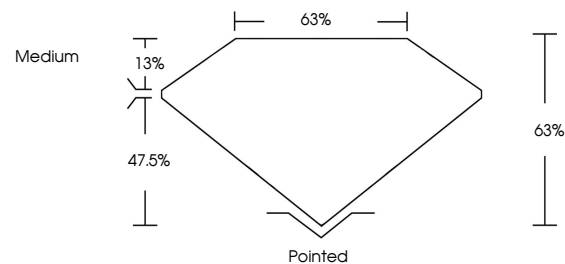

Measurements **8.81 X 5.60 X 3.53 MM**

GRADING RESULTS

Carat Weight **1.51 CARAT**
Color Grade **D**
Clarity Grade **VVS 2**

ADDITIONAL GRADING INFORMATION

Polish **EXCELLENT**
Symmetry **EXCELLENT**
Fluorescence **NONE**
Inscription(s) **(IGI) LG778679869**
Comments: This Laboratory Grown Diamond was created by Chemical Vapor Deposition (CVD) growth process. Type IIa

February 25, 2026
IGI Report No **LG778679869**
CUT CORNERED RECT. MODIFIED BRILLIANT
8.81 X 5.60 X 3.53 MM
Carat Weight **1.51 CARAT**
Color Grade **D**
Clarity Grade **VVS 2**
Depth **63%**
Table **47.5%**
Girdle **Medium**
Culet **Pointed**
Polish **EXCELLENT**
Symmetry **EXCELLENT**
Fluorescence **NONE**
Inscription(s) **(IGI) LG778679869**
Comments: This Laboratory Grown Diamond was created by Chemical Vapor Deposition (CVD) growth process. Type IIa

GRADING RESULTS

Carat Weight **1.51 CARAT**
Color Grade **D**
Clarity Grade **VVS 2**

ADDITIONAL GRADING INFORMATION

Polish **EXCELLENT**
Symmetry **EXCELLENT**
Fluorescence **NONE**
Inscription(s) **(IGI) LG778679869**

Comments: This Laboratory Grown Diamond was created by Chemical Vapor Deposition (CVD) growth process. Type IIa

PROPORTIONS

Sample Image Used

CLARITY CHARACTERISTICS

KEY TO SYMBOLS

Red symbols indicate internal characteristics.
Green symbols indicate external characteristics.