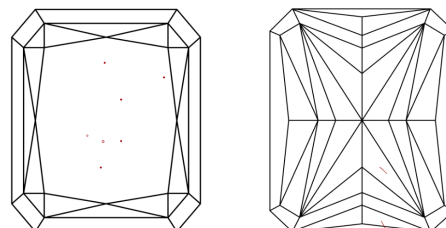

CLARITY CHARACTERISTICS

KEY TO SYMBOLS

Red symbols indicate internal characteristics.
Green symbols indicate external characteristics.

COLOR

D E F G H I J Faint Very Light Light

CLARITY

FL	IF	VS¹⁻²	VS¹⁻²	SI¹⁻²	I¹⁻³
Flawless	Internally Flawless	Very Very Slightly Included	Very Slightly Included	Slightly Included	Included