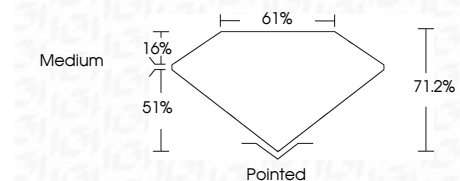

ELECTRONIC COPY

LG778677429
Report verification at igi.org

February 28, 2026
IGI Report Number **LG778677429**
Description **LABORATORY GROWN DIAMOND**

Shape and Cutting Style **CUT CORNERED
RECTANGULAR MODIFIED
BRILLIANT**

Measurements **10.95 X 7.91 X 5.63 MM**

GRADING RESULTS

Carat Weight **4.43 CARATS**
Color Grade **FANCY VIVID YELLOW**
Clarity Grade **VS 1**

ADDITIONAL GRADING INFORMATION

Polish **EXCELLENT**
Symmetry **EXCELLENT**
Fluorescence **NONE**
Inscription(s) **IGI LG778677429**

Comments: This Laboratory Grown Diamond was created by Chemical Vapor Deposition (CVD) growth process.

February 28, 2026
IGI Report No **LG778677429**
CUT CORNERED RECT. MODIFIED BRILLIANT
10.95 X 7.91 X 5.63 MM
Carat Weight **4.43 CARATS**
Color Grade **FANCY VIVID YELLOW**
Clarity Grade **VS 1**
Depth **51%**
Table **16%**
Girdle **Medium**
Culet **Pointed**
Polish **EXCELLENT**
Symmetry **EXCELLENT**
Fluorescence **NONE**
Inscription(s) **IGI LG778677429**
Comments: This Laboratory Grown Diamond was created by Chemical Vapor Deposition (CVD) growth process.

GRADING RESULTS

Carat Weight **4.43 CARATS**
Color Grade **FANCY VIVID YELLOW**
Clarity Grade **VS 1**

ADDITIONAL GRADING INFORMATION

Polish **EXCELLENT**
Symmetry **EXCELLENT**
Fluorescence **NONE**

Inscription(s) **IGI LG778677429**