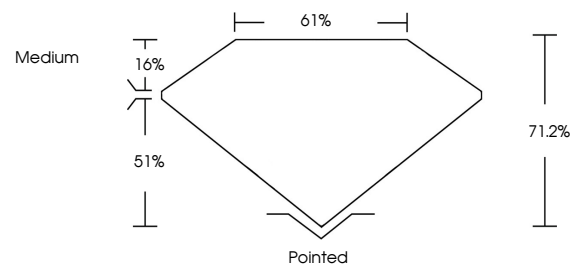

Measurements **10.95 X 7.91 X 5.63 MM**

GRADING RESULTS

Carat Weight **4.43 CARATS**
Color Grade **FANCY VIVID YELLOW**
Clarity Grade **VS 1**

ADDITIONAL GRADING INFORMATION

Polish **EXCELLENT**
Symmetry **EXCELLENT**
Fluorescence **NONE**
Inscription(s) **IGI LG778677429**

Comments: This Laboratory Grown Diamond was created by Chemical Vapor Deposition (CVD) growth process.

February 28, 2026
IGI Report No **LG778677429**
CUT CORNERED RECT. MODIFIED BRILLIANT
10.95 X 7.91 X 5.63 MM
Carat Weight **4.43 CARATS**
Color Grade **FANCY VIVID YELLOW**
Clarity Grade **VS 1**
Depth **51%**
Table **16%**
Girdle **Medium**
Culet **Pointed**
Polish **EXCELLENT**
Symmetry **EXCELLENT**
Fluorescence **NONE**
Inscription(s) **IGI LG778677429**
Comments: This Laboratory Grown Diamond was created by Chemical Vapor Deposition (CVD) growth process.

GRADING RESULTS

Carat Weight **4.43 CARATS**
Color Grade **FANCY VIVID YELLOW**
Clarity Grade **VS 1**

ADDITIONAL GRADING INFORMATION

Polish **EXCELLENT**
Symmetry **EXCELLENT**
Fluorescence **NONE**

Inscription(s) **IGI LG778677429**

Comments: This Laboratory Grown Diamond was created by Chemical Vapor Deposition (CVD) growth process.

PROPORTIONS

Sample Image Used

CLARITY CHARACTERISTICS

KEY TO SYMBOLS

Red symbols indicate internal characteristics.
Green symbols indicate external characteristics.